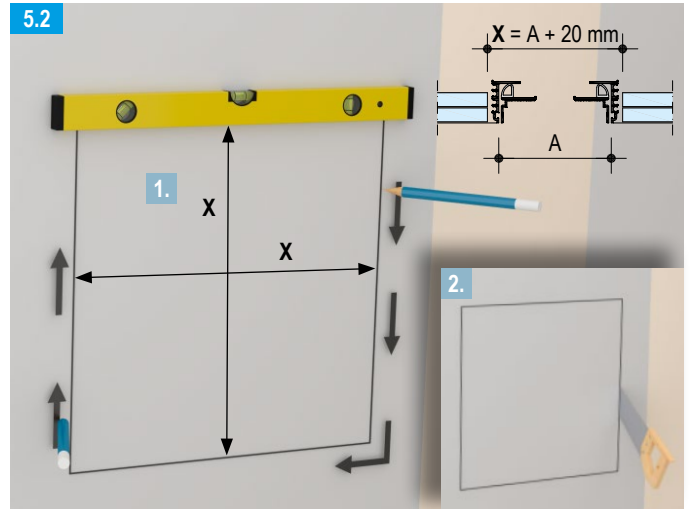

	TB	XTB
		
12.5 mm	TB 3.5 x 25	XTB 3.9 x 38
18 mm	TB 3.5 x 35	XTB 3.9 x 38
2x 12.5 / 25 mm	TB 3.5 x 45	XTB 3.9 x 55
2x 15 / 30 mm	TB 3.5 x 45	XTB 3.9 x 55

Note

For further information on planning and application see product data sheet
[F-TEC airtight / dust-proof and smoke-proof E141.de](https://www.knauf.com)