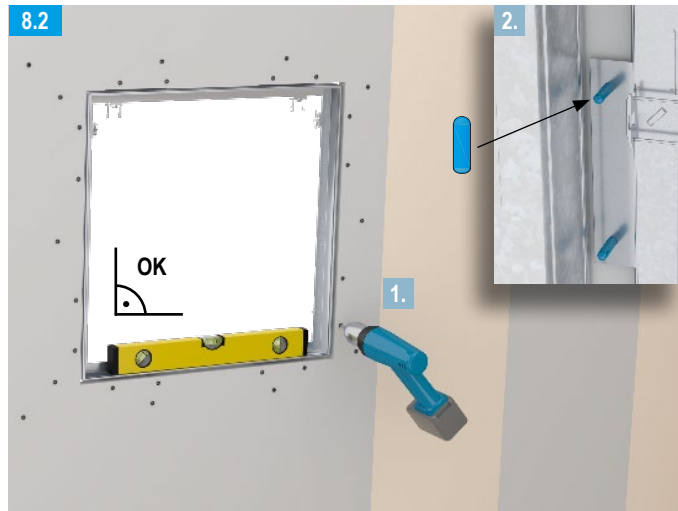

	TB	XTB
		
12.5 mm	TB 3.5 x 25	XTB 3.9 x 38
18 mm	TB 3.5 x 35	XTB 3.9 x 38
2x 12.5 / 25 mm	TB 3.5 x 45	XTB 3.9 x 55
2x 15 / 30 mm	TB 3.5 x 45	XTB 3.9 x 55

Note

For further information on planning and application see product data sheet
[F-TEC airtight / dust-proof and smoke-proof E141.de](https://www.knauf.com)