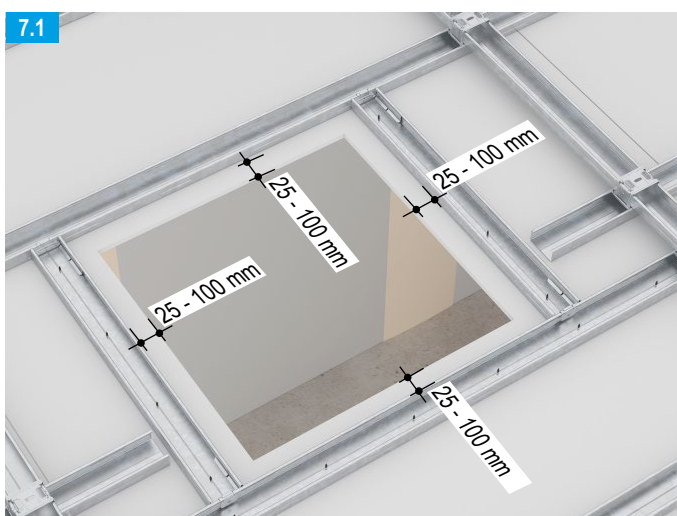

	TB	XTB
		
12.5 mm	TB 3.5 x 25	XTB 3.9 x 38
18 mm	TB 3.5 x 35	XTB 3.9 x 38
2x 12.5 / 25 mm	TB 3.5 x 45	XTB 3.9 x 55
2x 15 / 30 mm	TB 3.5 x 45	XTB 3.9 x 55

Note

For further information on planning and application see product data sheet
[F-TEC airtight / dust-proof and smoke-proof E141.de](https://www.knauf.com)