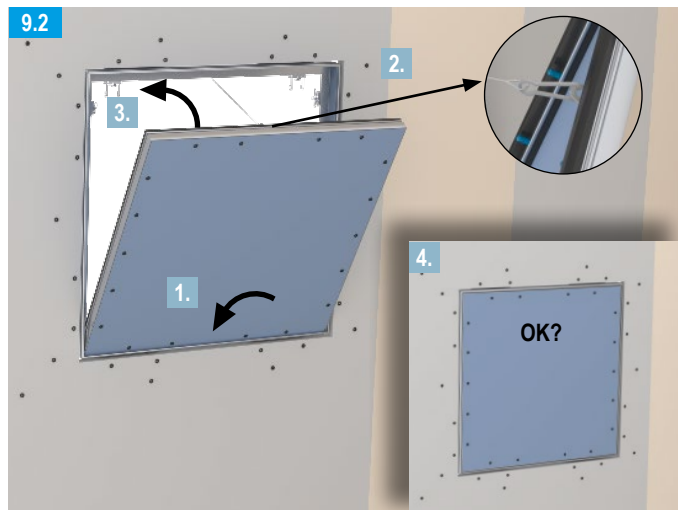

	TB	XTB
		
12.5 mm	TB 3.5 x 25	XTB 3.9 x 38
18 mm	TB 3.5 x 35	XTB 3.9 x 38
2x 12.5 / 25 mm	TB 3.5 x 45	XTB 3.9 x 55
2x 15 / 30 mm	TB 3.5 x 45	XTB 3.9 x 55

Note

For further information on planning and application see product data sheet
[F-TEC airtight / dust-proof and smoke-proof E141.de](https://www.knauf.com)