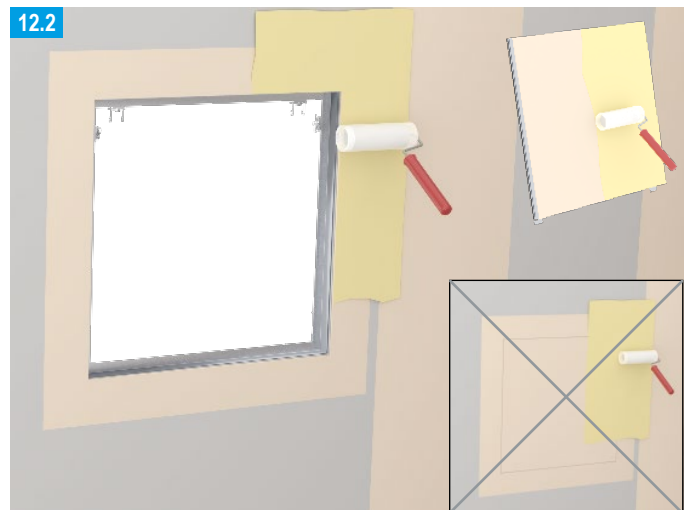

	TB	XTB
		
12.5 mm	TB 3.5 x 25	XTB 3.9 x 38
18 mm	TB 3.5 x 35	XTB 3.9 x 38
2x 12.5 / 25 mm	TB 3.5 x 45	XTB 3.9 x 55
2x 15 / 30 mm	TB 3.5 x 45	XTB 3.9 x 55

Note

For further information on planning and application see product data sheet
[F-TEC airtight / dust-proof and smoke-proof E141.de](https://www.knauf.com)