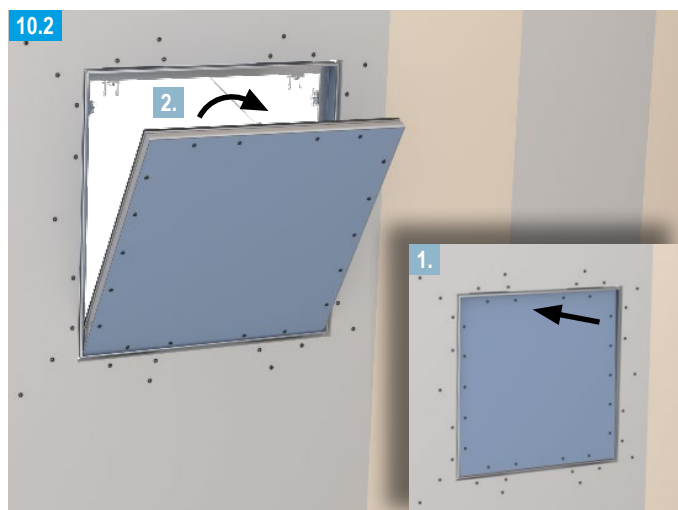

	TB	XTB
		
12.5 mm	TB 3.5 x 25	XTB 3.9 x 38
18 mm	TB 3.5 x 35	XTB 3.9 x 38
2x 12.5 / 25 mm	TB 3.5 x 45	XTB 3.9 x 55
2x 15 / 30 mm	TB 3.5 x 45	XTB 3.9 x 55

Note

For further information on planning and application see product data sheet
[F-TEC airtight / dust-proof and smoke-proof E141.de](https://www.knauf.com)