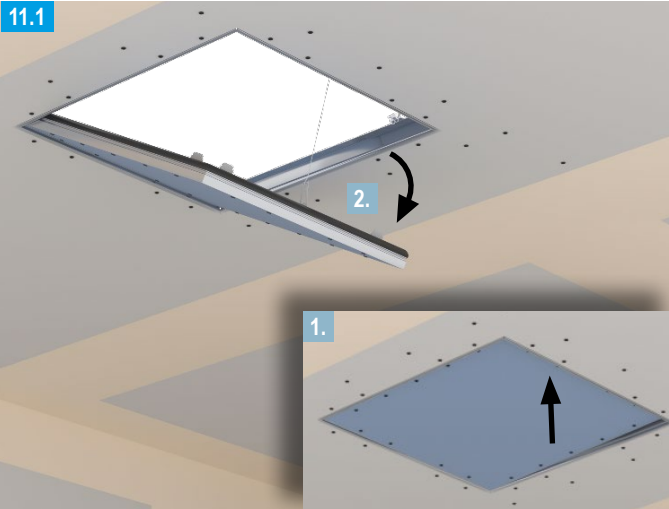

	TB	XTB
		
12.5 mm	TB 3.5 x 25	XTB 3.9 x 38
18 mm	TB 3.5 x 35	XTB 3.9 x 38
2x 12.5 / 25 mm	TB 3.5 x 45	XTB 3.9 x 55
2x 15 / 30 mm	TB 3.5 x 45	XTB 3.9 x 55

Note

For further information on planning and application see product data sheet
[F-TEC airtight / dust-proof and smoke-proof E141.de](https://www.knauf.com)