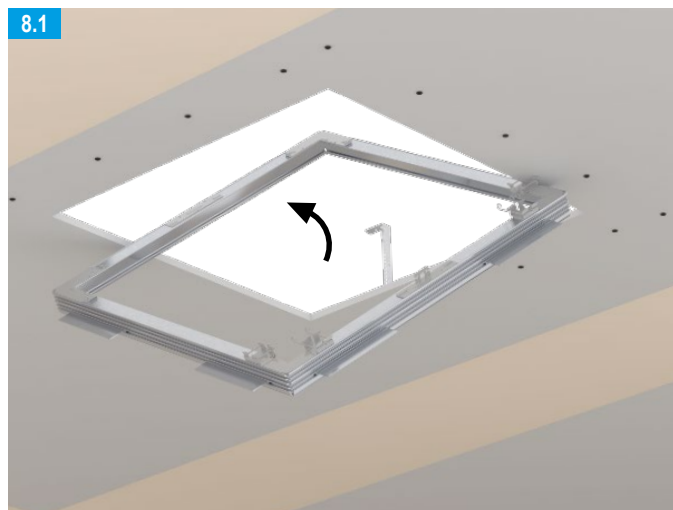

	TB	XTB
		
12.5 mm	TB 3.5 x 25	XTB 3.9 x 38
18 mm	TB 3.5 x 35	XTB 3.9 x 38
2x 12.5 / 25 mm	TB 3.5 x 45	XTB 3.9 x 55
2x 15 / 30 mm	TB 3.5 x 45	XTB 3.9 x 55

Note

For further information on planning and application see product data sheet
[F-TEC airtight / dust-proof and smoke-proof E141.de](https://www.knauf.com)