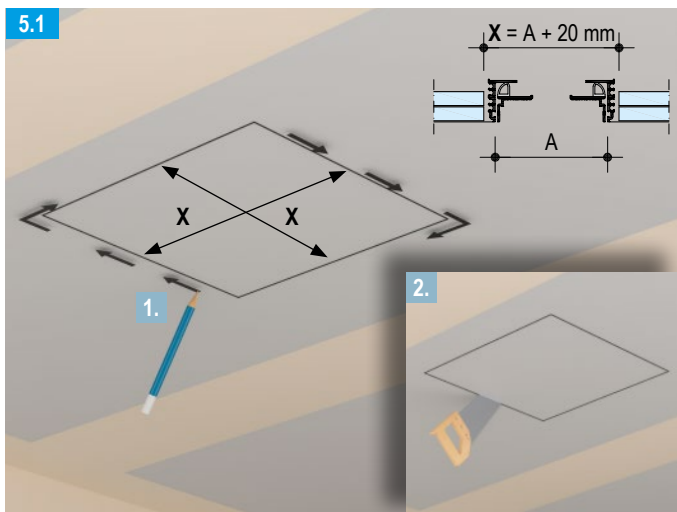

	TB	XTB
		
12.5 mm	TB 3.5 x 25	XTB 3.9 x 38
18 mm	TB 3.5 x 35	XTB 3.9 x 38
2x 12.5 / 25 mm	TB 3.5 x 45	XTB 3.9 x 55
2x 15 / 30 mm	TB 3.5 x 45	XTB 3.9 x 55

Note

For further information on planning and application see product data sheet
[F-TEC airtight / dust-proof and smoke-proof E141.de](https://www.knauf.com)