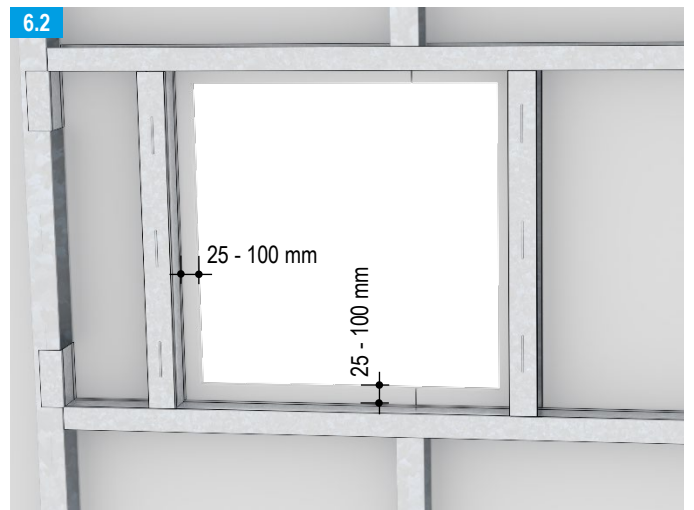

	TB	XTB
		
12.5 mm	TB 3.5 x 25	XTB 3.9 x 38
18 mm	TB 3.5 x 35	XTB 3.9 x 38
2x 12.5 / 25 mm	TB 3.5 x 45	XTB 3.9 x 55
2x 15 / 30 mm	TB 3.5 x 45	XTB 3.9 x 55

Note

For further information on planning and application see product data sheet
[F-TEC airtight / dust-proof and smoke-proof E141.de](https://www.knauf.com)