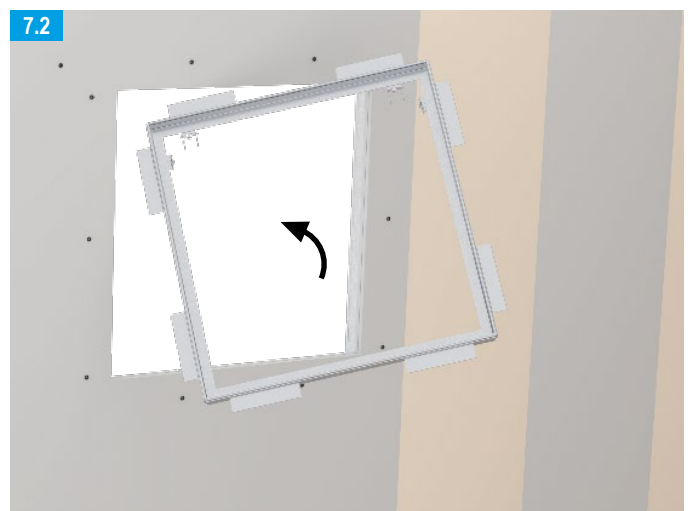

	TB	XTB
		
12.5 mm	TB 3.5 x 25	XTB 3.9 x 38
18 mm	TB 3.5 x 35	XTB 3.9 x 38
2x 12.5 / 25 mm	TB 3.5 x 45	XTB 3.9 x 55
2x 15 / 30 mm	TB 3.5 x 45	XTB 3.9 x 55

Note

For further information on planning and application see product data sheet
[F-TEC airtight / dust-proof and smoke-proof E141.de](https://www.knauf.com)