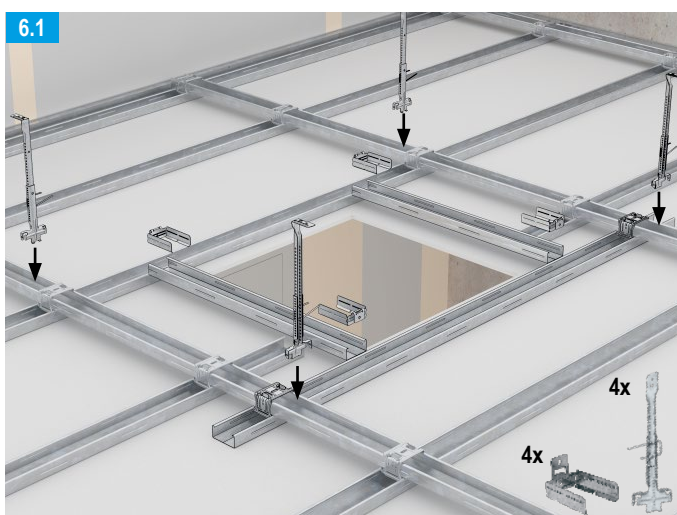

	TB	XTB
		
12.5 mm	TB 3.5 x 25	XTB 3.9 x 38
18 mm	TB 3.5 x 35	XTB 3.9 x 38
2x 12.5 / 25 mm	TB 3.5 x 45	XTB 3.9 x 55
2x 15 / 30 mm	TB 3.5 x 45	XTB 3.9 x 55

Note

For further information on planning and application see product data sheet
[F-TEC airtight / dust-proof and smoke-proof E141.de](https://www.knauf.com)