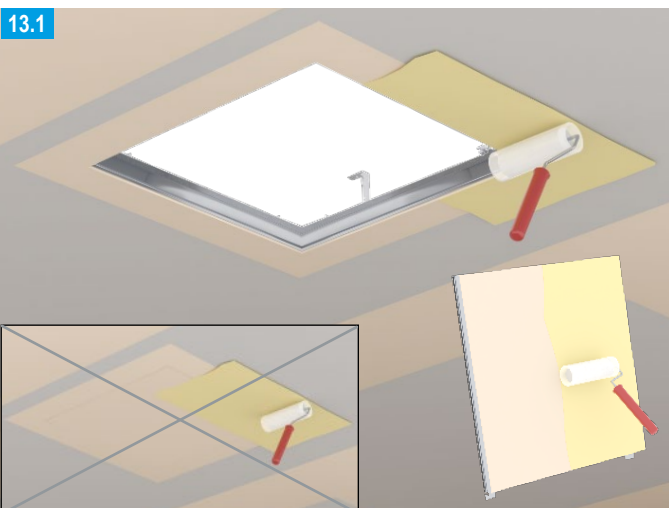

	TB	XTB
		
12.5 mm	TB 3.5 x 25	XTB 3.9 x 38
18 mm	TB 3.5 x 35	XTB 3.9 x 38
2x 12.5 / 25 mm	TB 3.5 x 45	XTB 3.9 x 55
2x 15 / 30 mm	TB 3.5 x 45	XTB 3.9 x 55

Note

For further information on planning and application see product data sheet
[F-TEC airtight / dust-proof and smoke-proof E141.de](https://www.knauf.com)