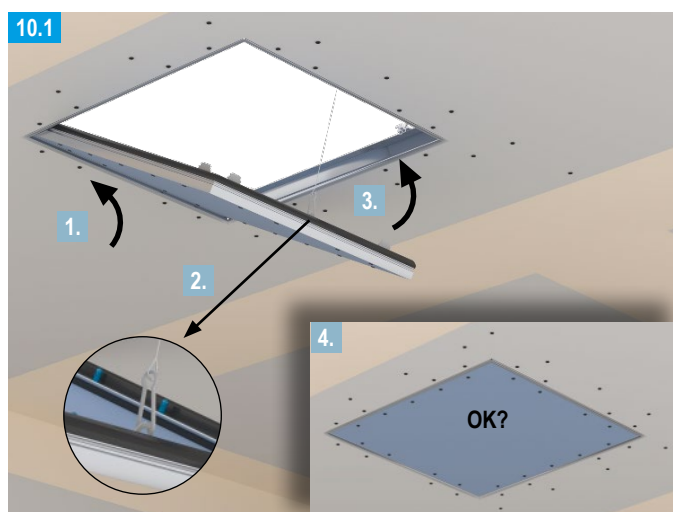

	TB	XTB
		
12.5 mm	TB 3.5 x 25	XTB 3.9 x 38
18 mm	TB 3.5 x 35	XTB 3.9 x 38
2x 12.5 / 25 mm	TB 3.5 x 45	XTB 3.9 x 55
2x 15 / 30 mm	TB 3.5 x 45	XTB 3.9 x 55

Note

For further information on planning and application see product data sheet
[F-TEC airtight / dust-proof and smoke-proof E141.de](https://www.knauf.com)