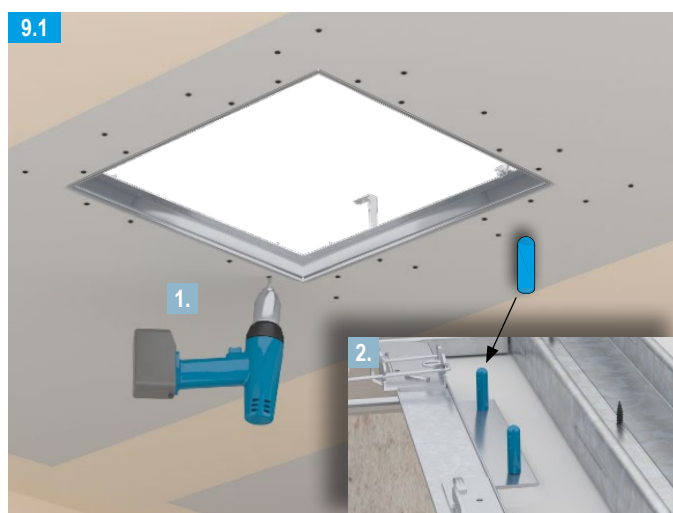

	TB	XTB
		
12.5 mm	TB 3.5 x 25	XTB 3.9 x 38
18 mm	TB 3.5 x 35	XTB 3.9 x 38
2x 12.5 / 25 mm	TB 3.5 x 45	XTB 3.9 x 55
2x 15 / 30 mm	TB 3.5 x 45	XTB 3.9 x 55

Note

For further information on planning and application see product data sheet
[F-TEC airtight / dust-proof and smoke-proof E141.de](https://www.knauf.com)