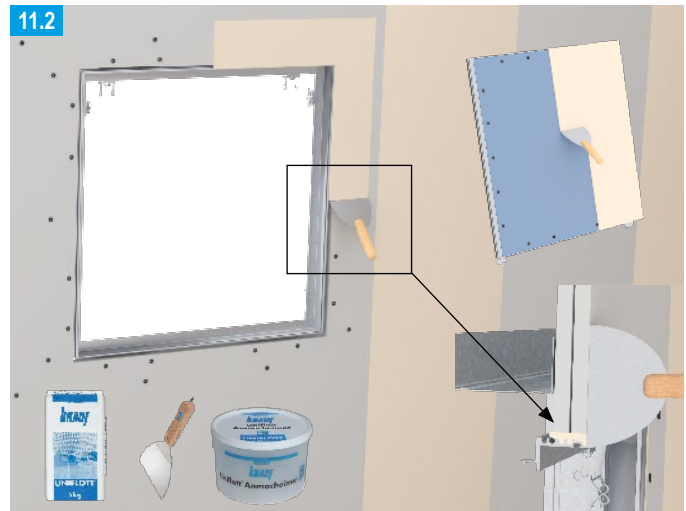

	TB	XTB
		
12.5 mm	TB 3.5 x 25	XTB 3.9 x 38
18 mm	TB 3.5 x 35	XTB 3.9 x 38
2x 12.5 / 25 mm	TB 3.5 x 45	XTB 3.9 x 55
2x 15 / 30 mm	TB 3.5 x 45	XTB 3.9 x 55

Note

For further information on planning and application see product data sheet
[F-TEC airtight / dust-proof and smoke-proof E141.de](https://www.knauf.com)