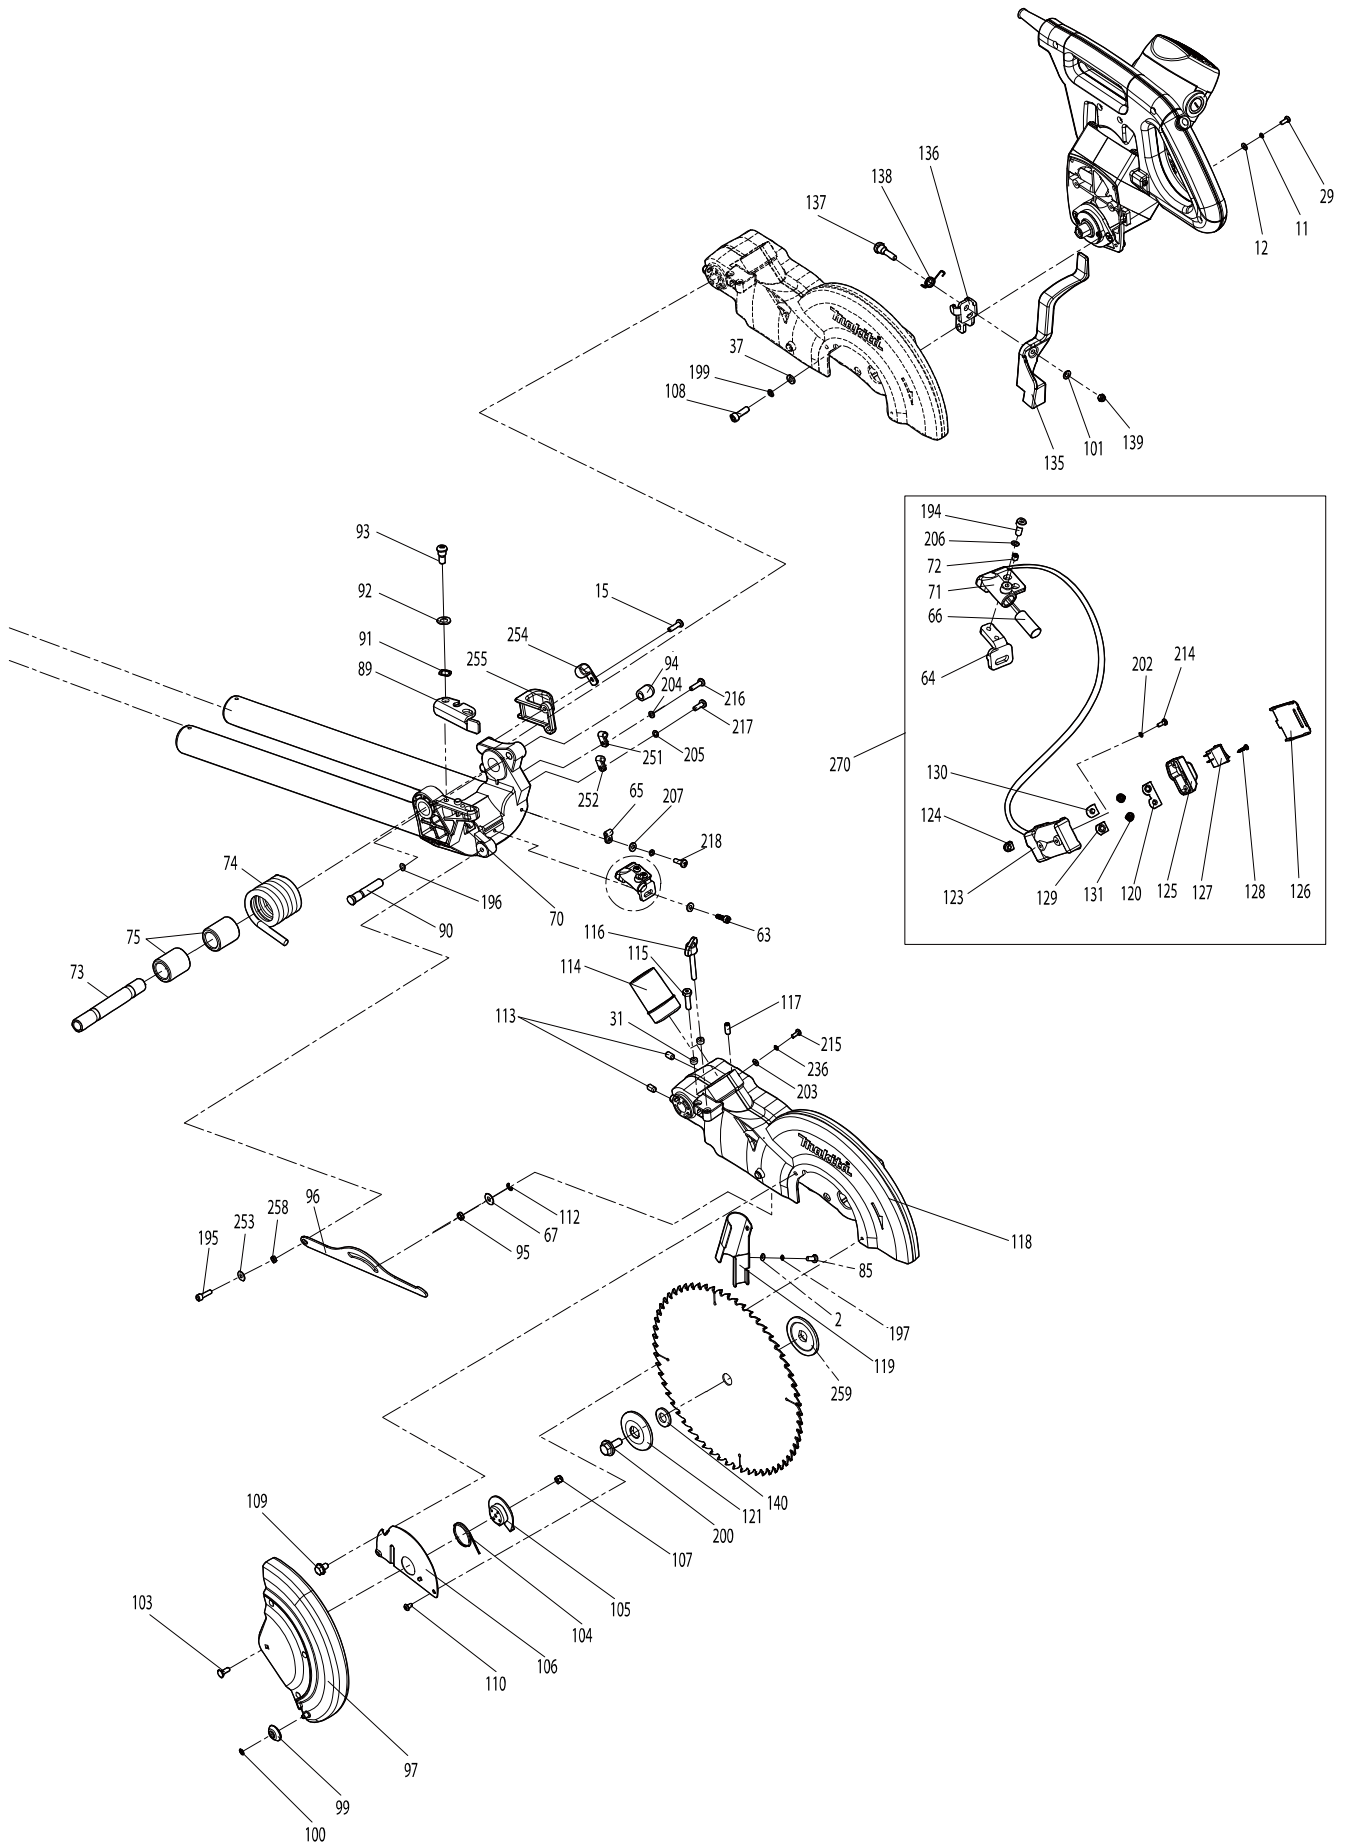

Modell nr. LS1018L 260MM SLIDE COMPOUND MITER SAW