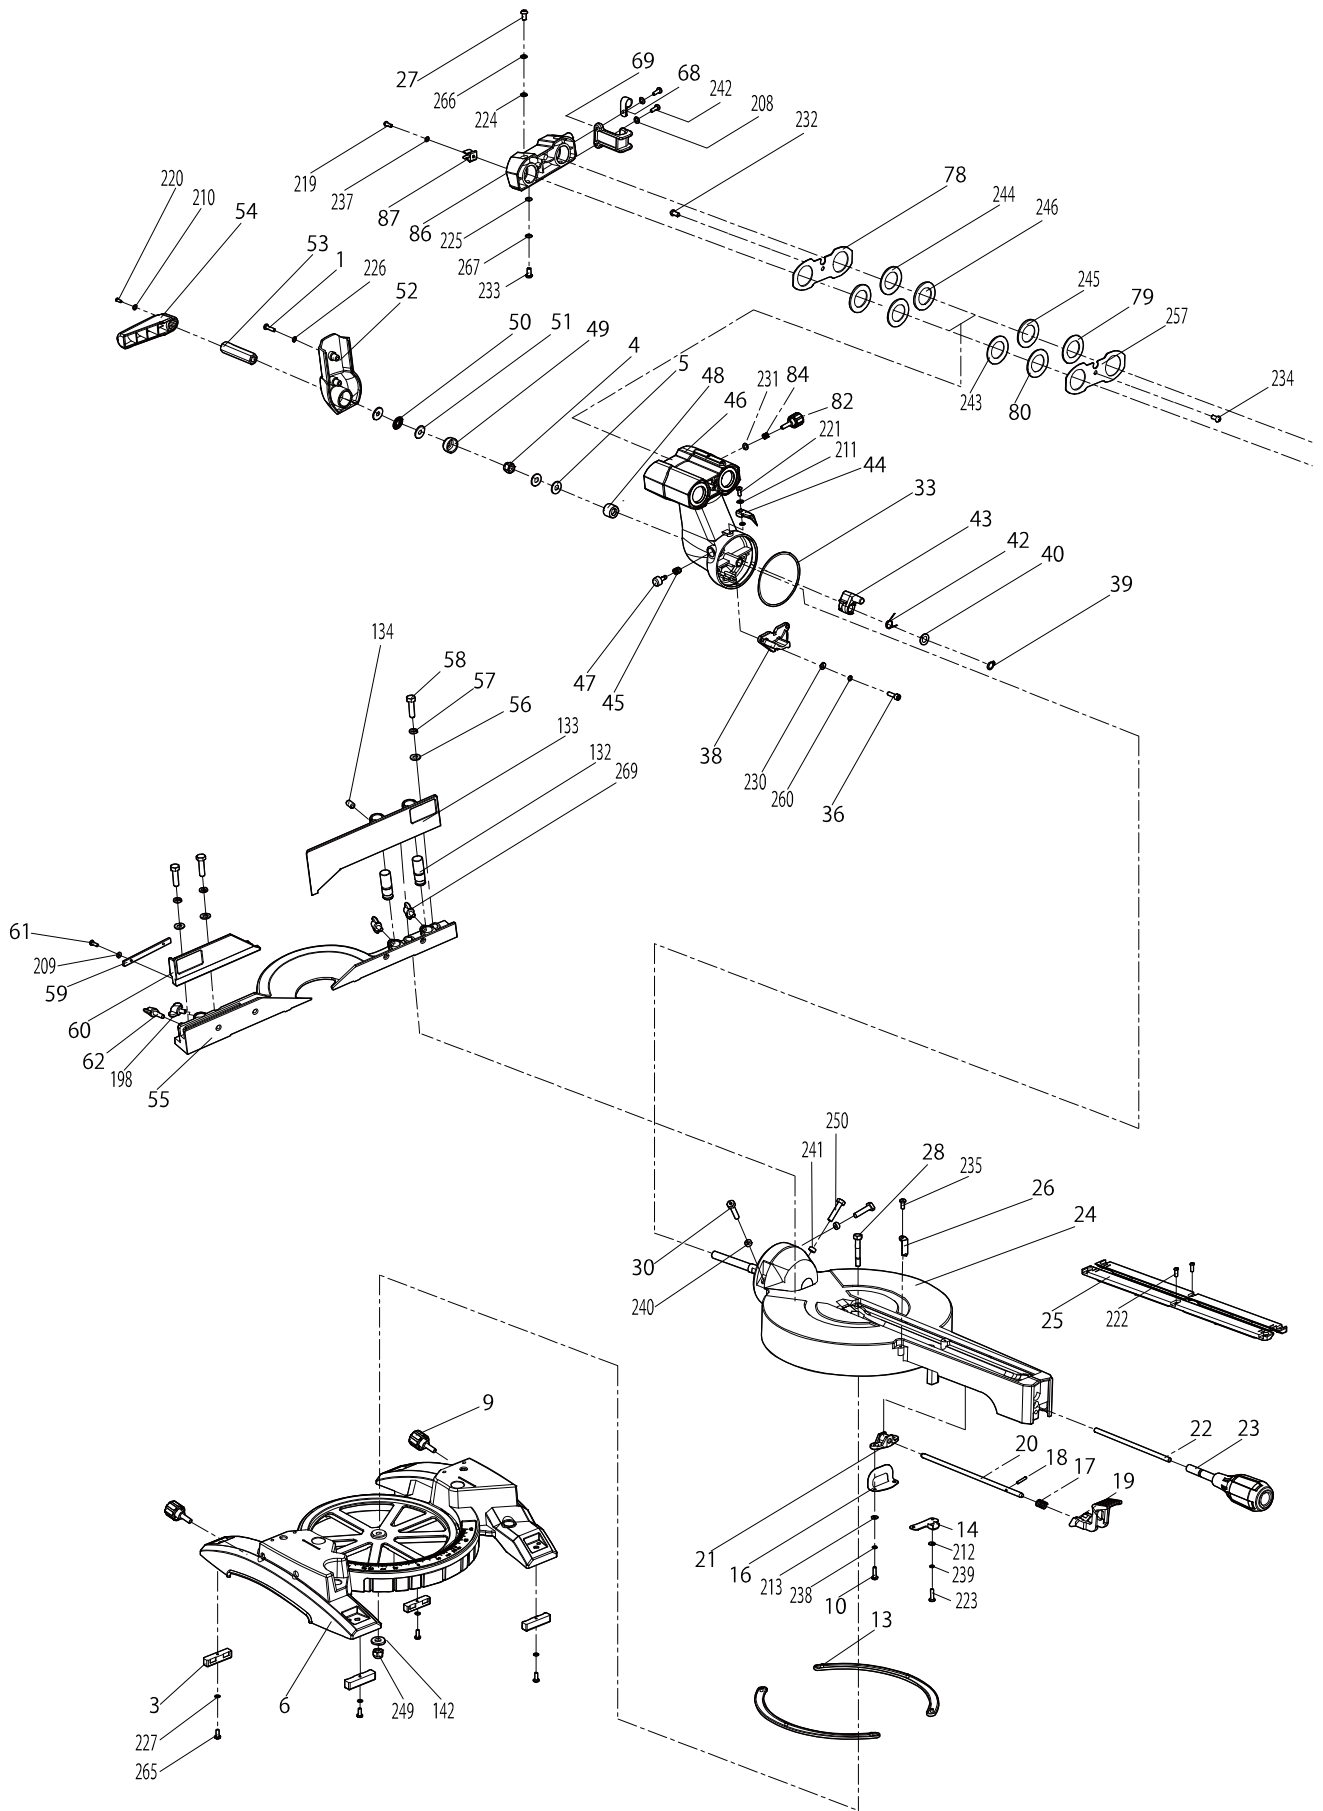

Modell nr. LS1018L 260MM SLIDE COMPOUND MITER SAW