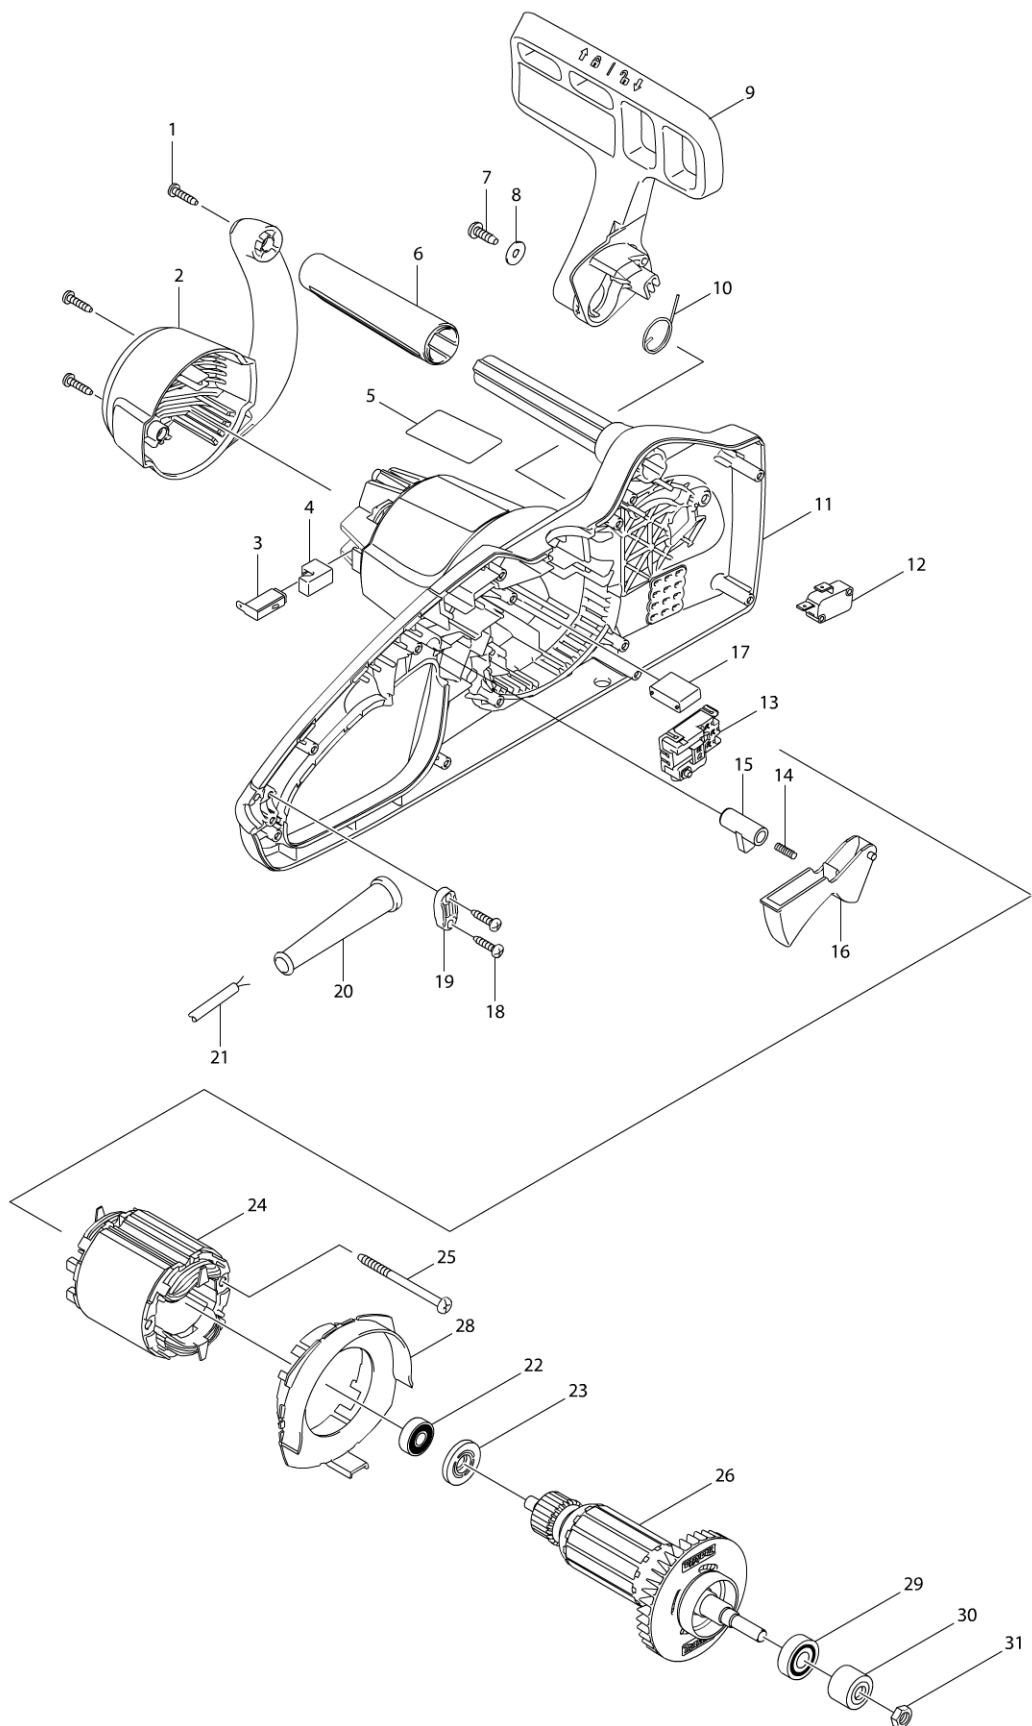

Model No. UC3041A 300MM ELECTRIC CHAIN SAW

Model No. UC3041A 300MM ELECTRIC CHAIN SAW

Model No. UC3041A 300MM ELECTRIC CHAIN SAW

Item	Parts No.	Description	I/C	Qty	N/O	Opt. 1	Opt. 2	Note
001	266326-2	TAPPING SCREW 4X18		3				
002	454725-2	REAR COVER		1				
003	191972-1	CARBON BRUSH CB-132		1				
004	682211-5	RUBBER SLEEVE		2				
005	815A73-4	UC3041A NAME PLATE		1				
006	424600-6	FRONT GRIP		1				
007	266388-0	TAPPING SCREW 5X16		1				
008	253807-5	FLAT WASHER 5		1				
009	142279-8	FRONT HAND GUARD COMPLETE		1				
C10	802K54-7	INDICATION LABEL		1				
010	231640-5	TORSION SPRING 20		1				
011	187869-0	HOUSING SET		1				
C10	802G51-9	CAUTION LABEL		1				
D10		INC. 62						
012	650577-1	SWITCH SD-006-BB2AA-AA		1				
013	650716-3	SWITCH TGC31B		1				
014	233173-6	COMPRESSION SPRING 4		1				
015	416178-3	LOCK-OFF BUTTON		1				
016	455185-1	SWITCH LEVER		1				
017	645149-5	NOISE SUPPRESSOR		1				
018	266326-2	TAPPING SCREW 4X18		2				
019	687124-5	STRAIN RELIEF		1				
020	682540-6	CORD GUARD 9.3-90		1				
021	665876-8	POWER SUPPLY CORD 1.0-2-0.6		1				
022	210029-0	BALL BEARING 608ZZ		1				
023	681644-1	INSULATION WASHER		1				
024	594538-0	FIELD ASS'Y 220-240V		1				
C10	654069-2	RECEPTACLE		2				
C20	654208-4	RECEPTACLE		1				
025	266389-8	TAPPING SCREW 5X70		2				
026	513893-1	ARMATURE ASS'Y 220-240V		1				
D10		INC. 22,23,29						
028	419238-0	BAFFLE PLATE		1				
029	211061-7	BALL BEARING 6000LLB		1				
030	227153-2	SPUR GEAR 12		1				
031	931403-6	HEX. NUT M8		1				
032	142282-9	TANK CAP COMPLETE		1				
034	454729-4	OIL TANK		1				
037	424602-2	OIL TUBE		1				
038	231975-4	SPRING		1				
039	416274-7	CAP		1				
040	268238-5	PIN 5		1				
041	158047-9	LINK PLATE COMPLETE		1				
042	233175-2	COMPRESSION SPRING 9		1				
044	266326-2	TAPPING SCREW 4X18		1				
045	267195-4	FLAT WASHER 4		1				
046	168321-7	BRAKE BAND		1				
047	346739-4	BRAKE RING		1				