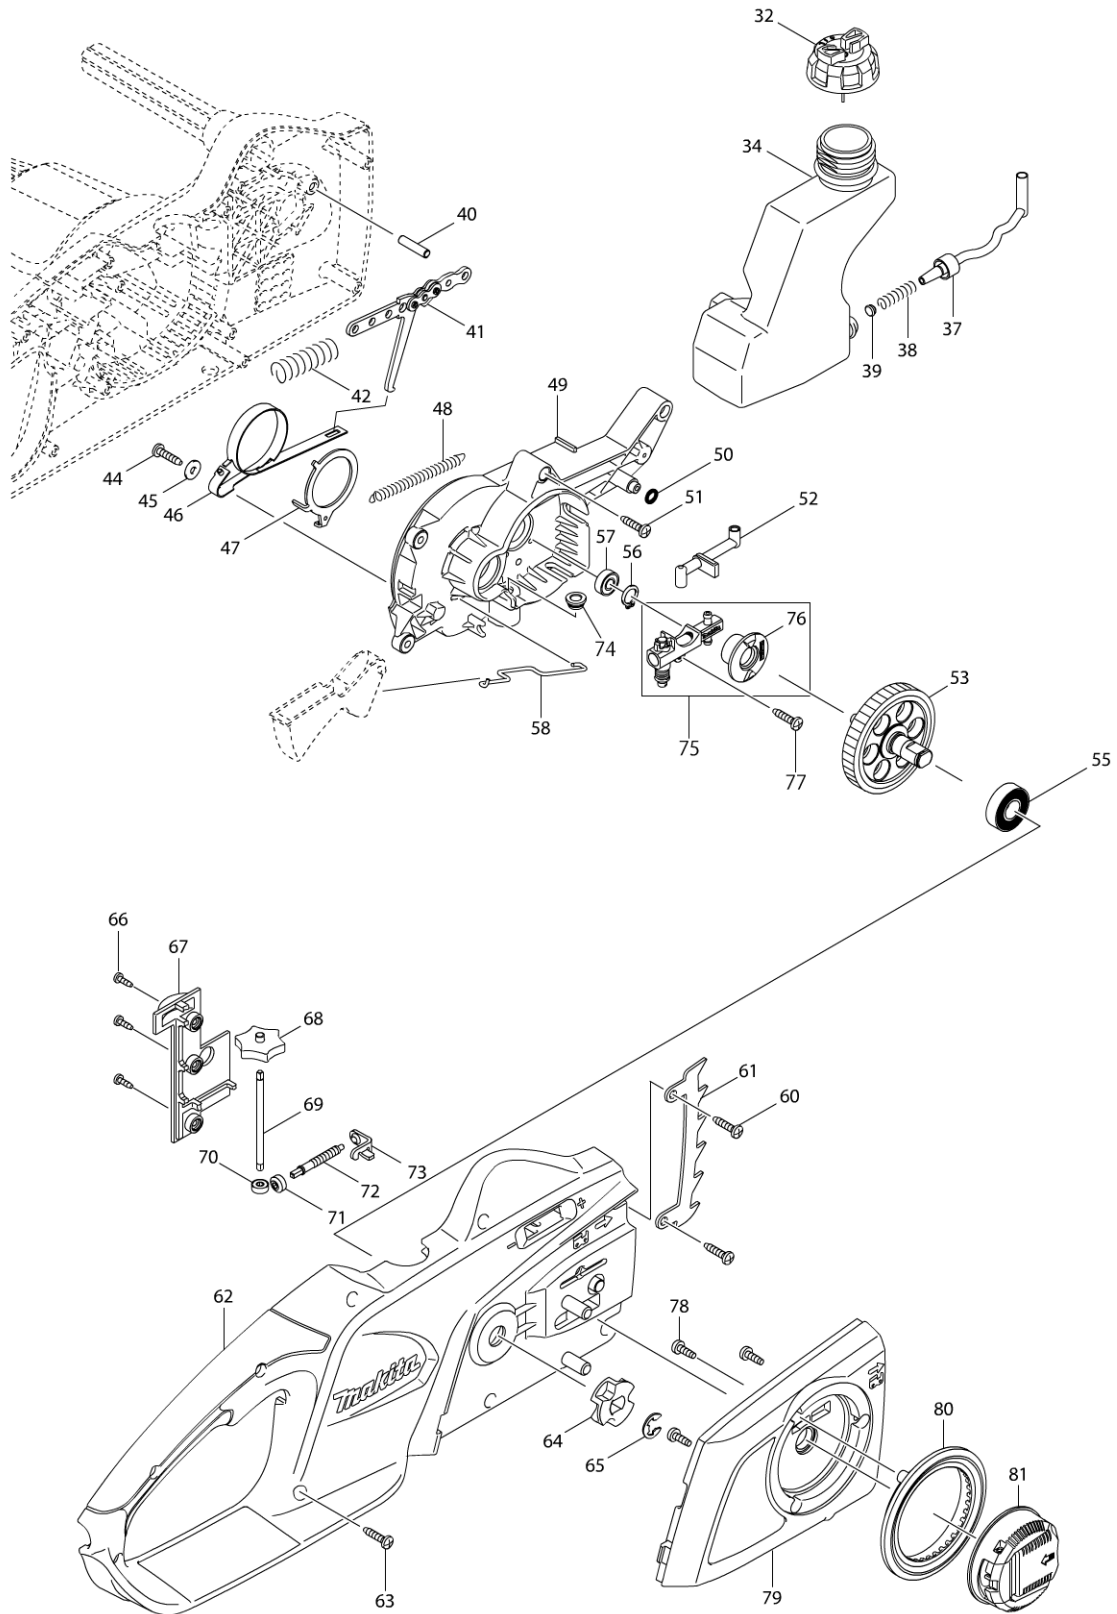

Model No. UC3041A 300MM ELECTRIC CHAIN SAW

Model No. UC3041A 300MM ELECTRIC CHAIN SAW

Model No. UC3041A 300MM ELECTRIC CHAIN SAW

Item	Parts No.	Description	I/C	Qty	N/O	Opt. 1	Opt. 2	Note
001	266326-2	TAPPING SCREW 4X18		3				
002	454725-2	REAR COVER		1				
003	191972-1	CARBON BRUSH CB-132		1				
004	682211-5	RUBBER SLEEVE		2				
005	815A73-4	UC3041A NAME PLATE		1				
006	424600-6	FRONT GRIP		1				
007	266388-0	TAPPING SCREW 5X16		1				
008	253807-5	FLAT WASHER 5		1				
009	142279-8	FRONT HAND GUARD COMPLETE		1				
C10	802K54-7	INDICATION LABEL		1				
010	231640-5	TORSION SPRING 20		1				
011	187869-0	HOUSING SET		1				
C10	802G51-9	CAUTION LABEL		1				
D10		INC. 62						
012	650577-1	SWITCH SD-006-BB2AA-AA		1				
013	650716-3	SWITCH TGC31B		1				
014	233173-6	COMPRESSION SPRING 4		1				
015	416178-3	LOCK-OFF BUTTON		1				
016	455185-1	SWITCH LEVER		1				
017	645149-5	NOISE SUPPRESSOR		1				
018	266326-2	TAPPING SCREW 4X18		2				
019	687124-5	STRAIN RELIEF		1				
020	682540-6	CORD GUARD 9.3-90		1				
021	665876-8	POWER SUPPLY CORD 1.0-2-0.6		1				
022	210029-0	BALL BEARING 608ZZ		1				
023	681644-1	INSULATION WASHER		1				
024	594538-0	FIELD ASS'Y 220-240V		1				
C10	654069-2	RECEPTACLE		2				
C20	654208-4	RECEPTACLE		1				
025	266389-8	TAPPING SCREW 5X70		2				
026	513893-1	ARMATURE ASS'Y 220-240V		1				
D10		INC. 22,23,29						
028	419238-0	BAFFLE PLATE		1				
029	211061-7	BALL BEARING 6000LLB		1				
030	227153-2	SPUR GEAR 12		1				
031	931403-6	HEX. NUT M8		1				
032	142282-9	TANK CAP COMPLETE		1				
034	454729-4	OIL TANK		1				
037	424602-2	OIL TUBE		1				
038	231975-4	SPRING		1				
039	416274-7	CAP		1				
040	268238-5	PIN 5		1				
041	158047-9	LINK PLATE COMPLETE		1				
042	233175-2	COMPRESSION SPRING 9		1				
044	266326-2	TAPPING SCREW 4X18		1				
045	267195-4	FLAT WASHER 4		1				
046	168321-7	BRAKE BAND		1				
047	346739-4	BRAKE RING		1				