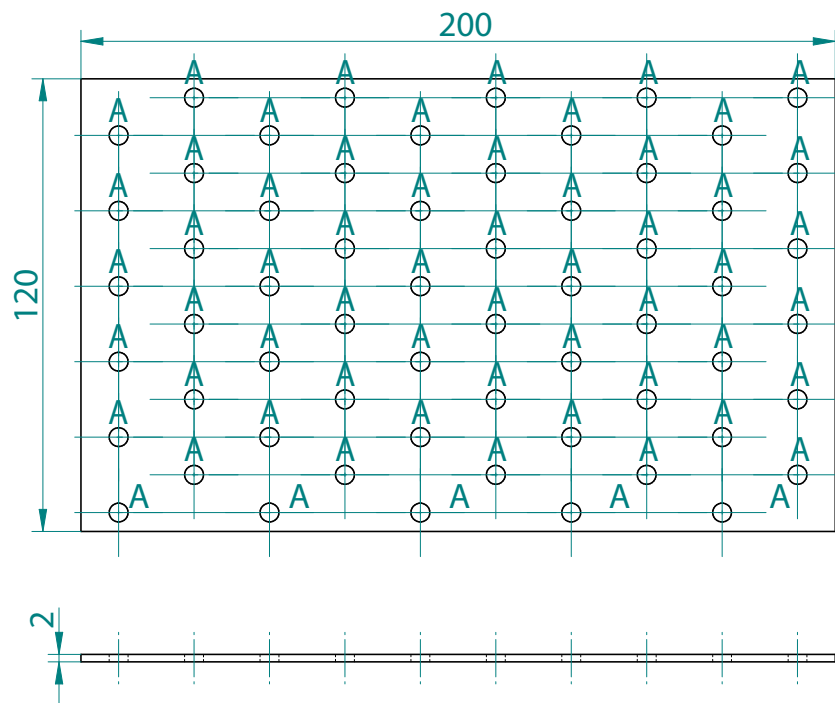

NAILING PLATE 200X120X2,0

ESSVE
GET IT DONE

Item number: 452122
Product name: Nailing plate 200X120x2,0
Material: HDG DX51D Z275

Hole	Size	Quantity
A	5 mm	60