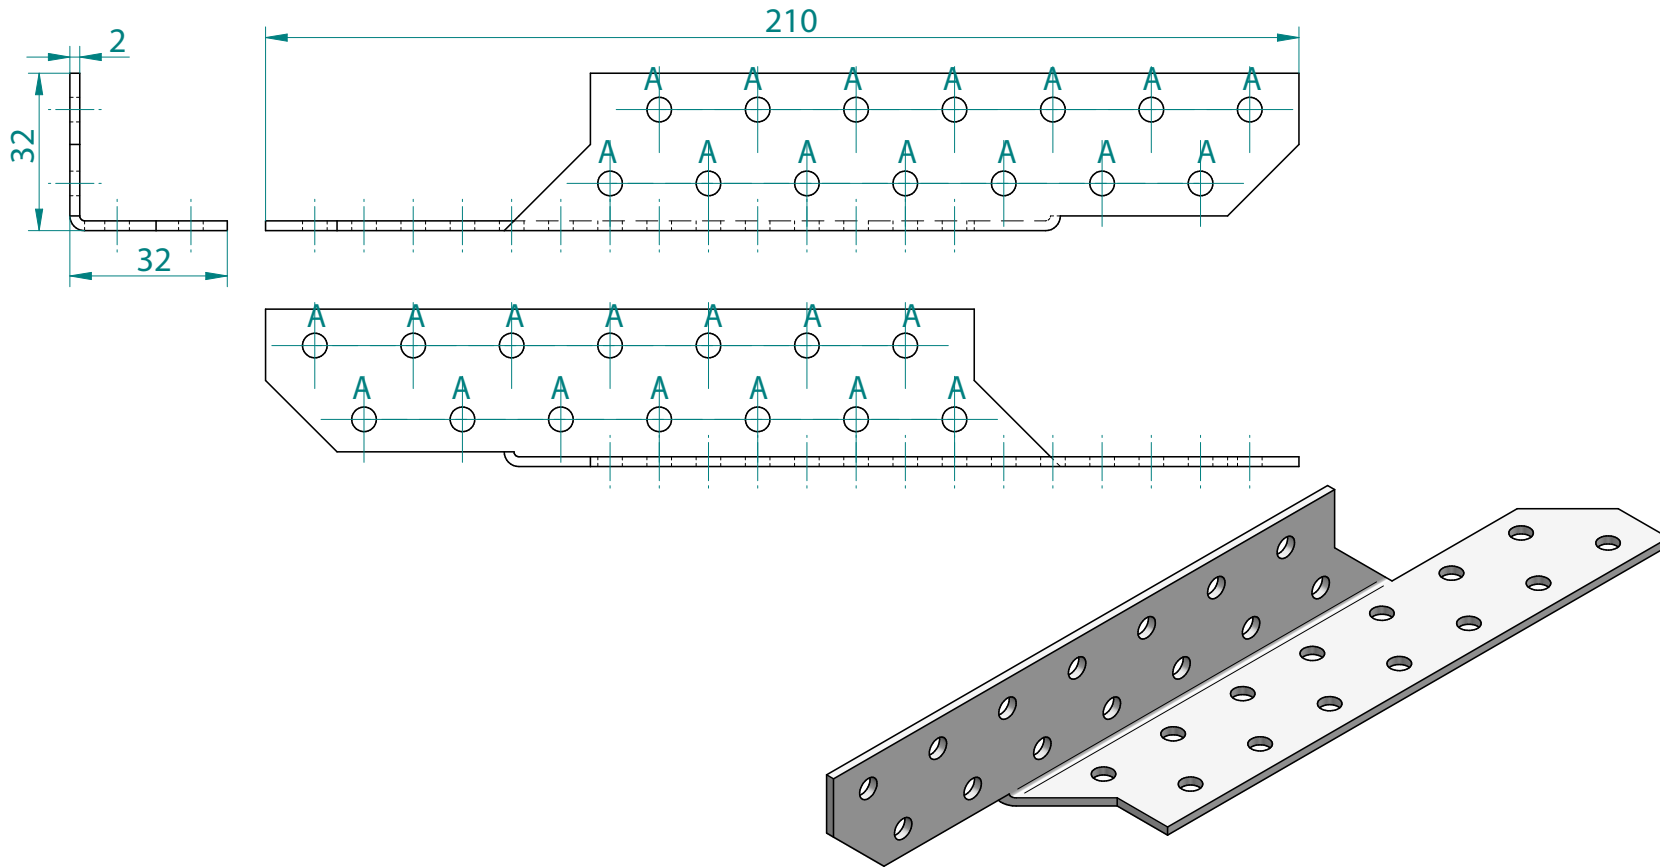

# PURLIN ANCHOR 210X32X2,0 left

**Item number:** 452206

**Product name:** Purlin anchor 210X32X2,0 left

**Material:** HDG DX51D Z275

Hole	Size	Quantity
A	5 mm	28