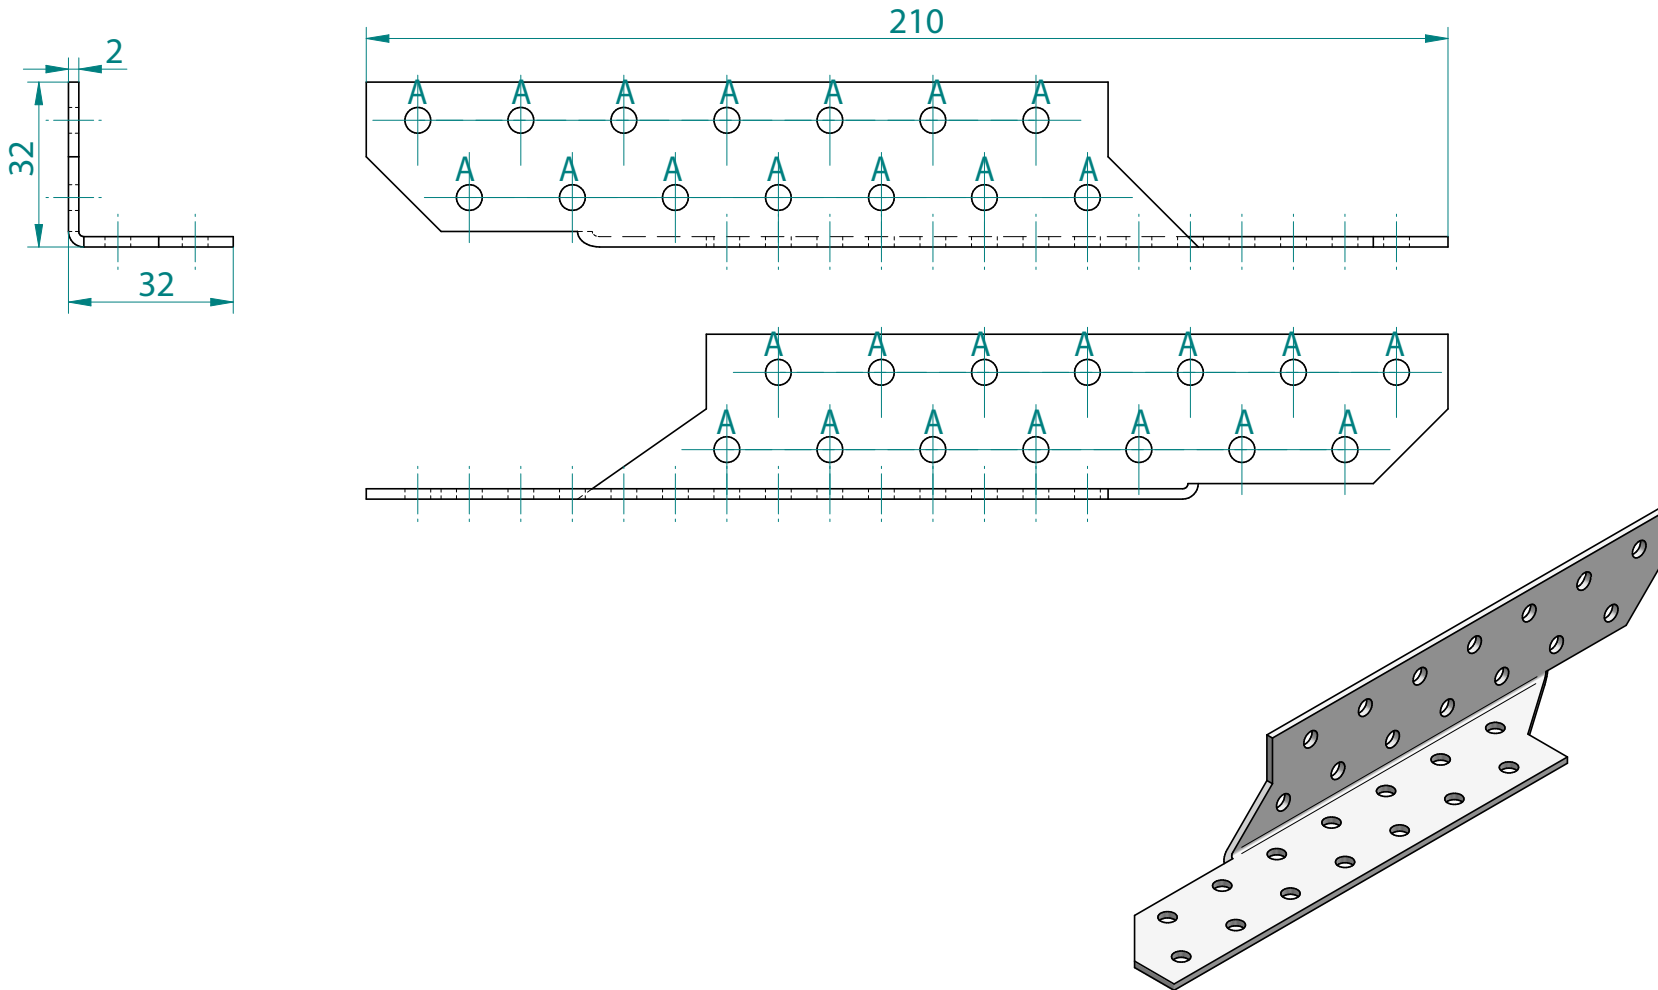

# PURLIN ANCHOR 210X32X2,0 right

**Item number:** 452204

**Product name:** Purlin anchor 210X32X2,0 right

**Material:** HDG DX51D Z275

Hole	Size	Quantity
A	5 mm	28