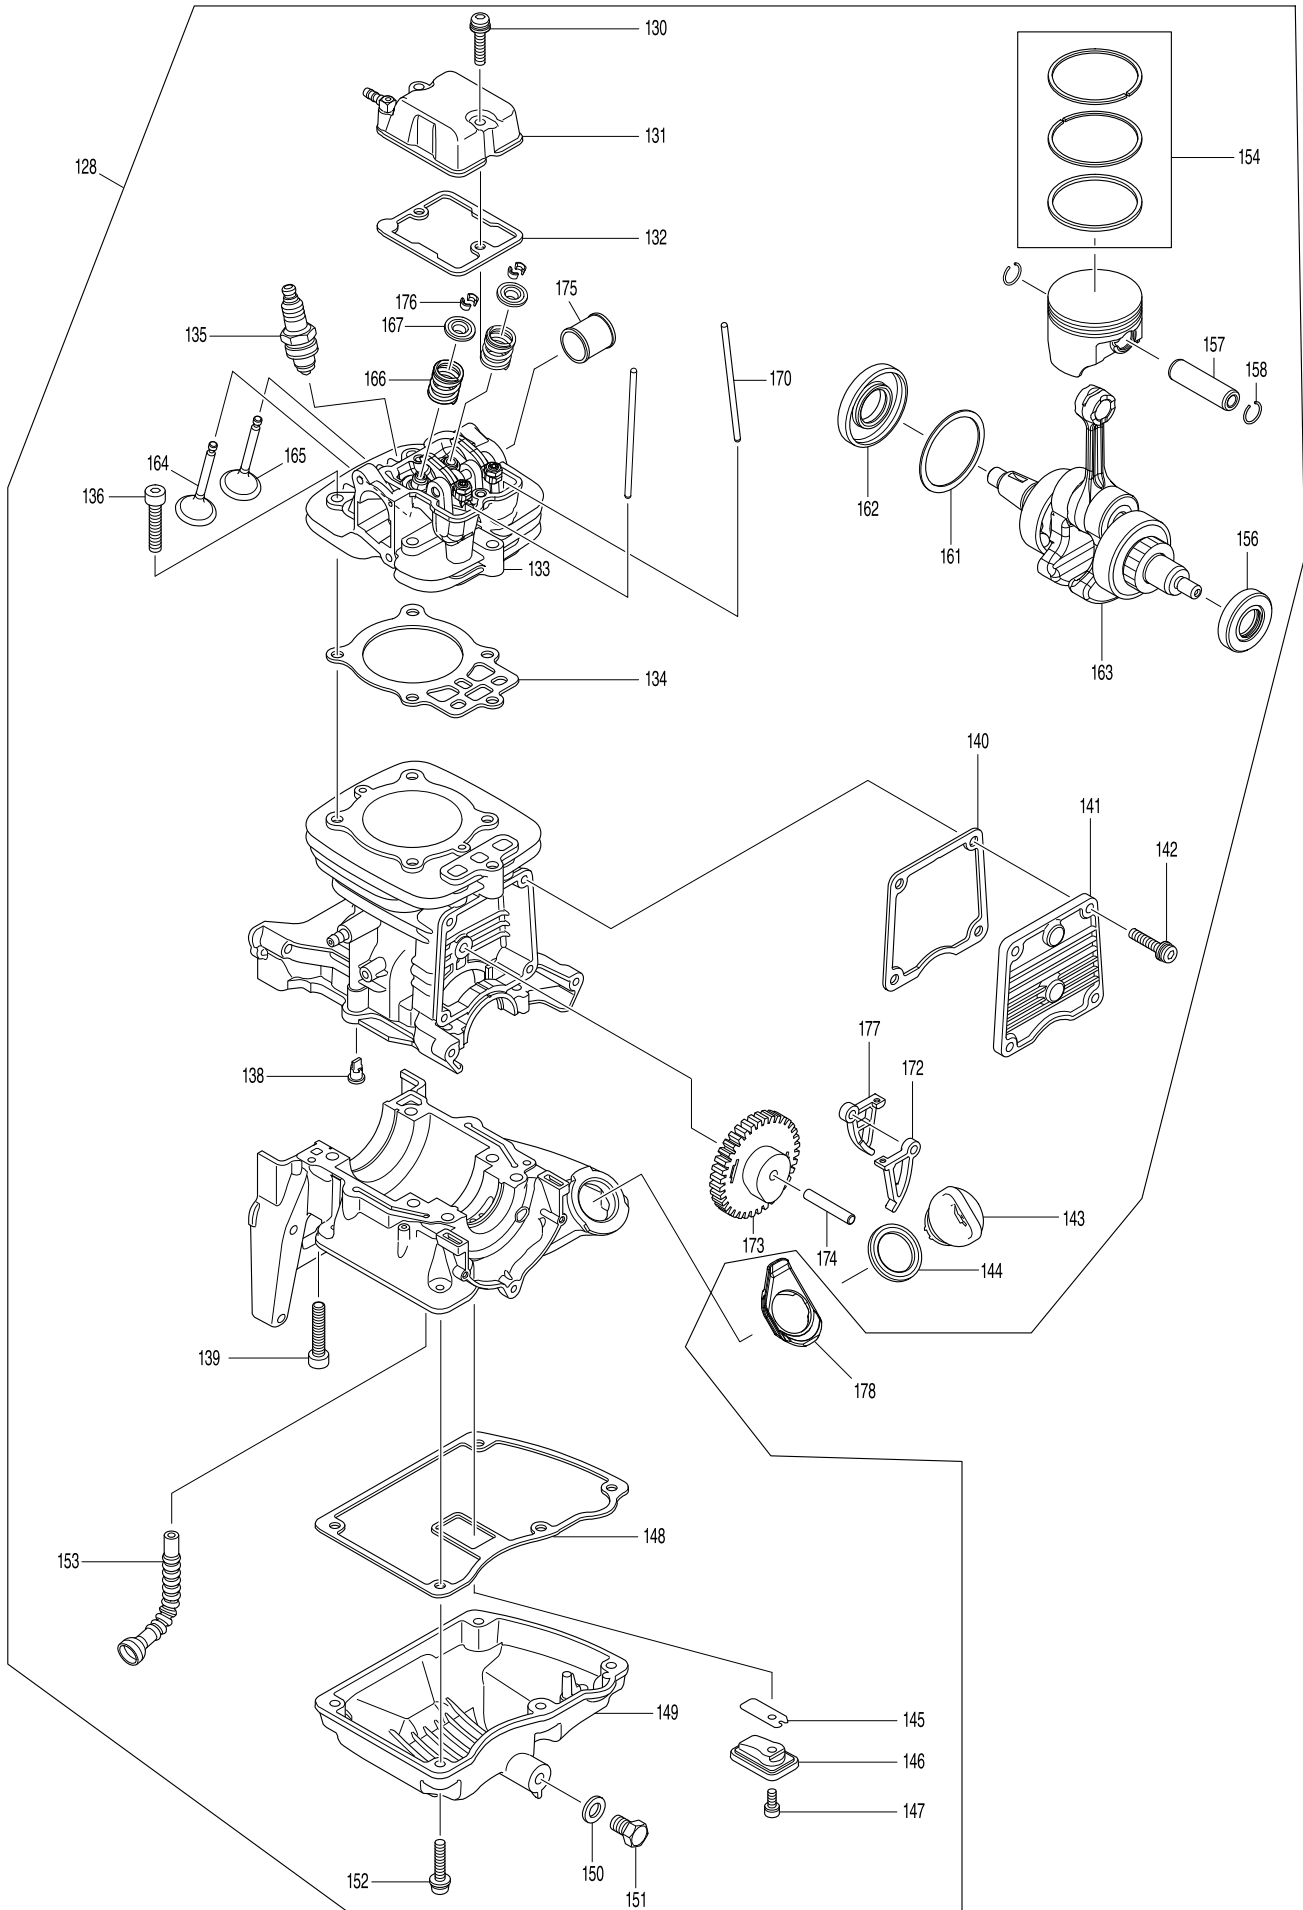

Model No. EB7660TH PETROL BLOWER