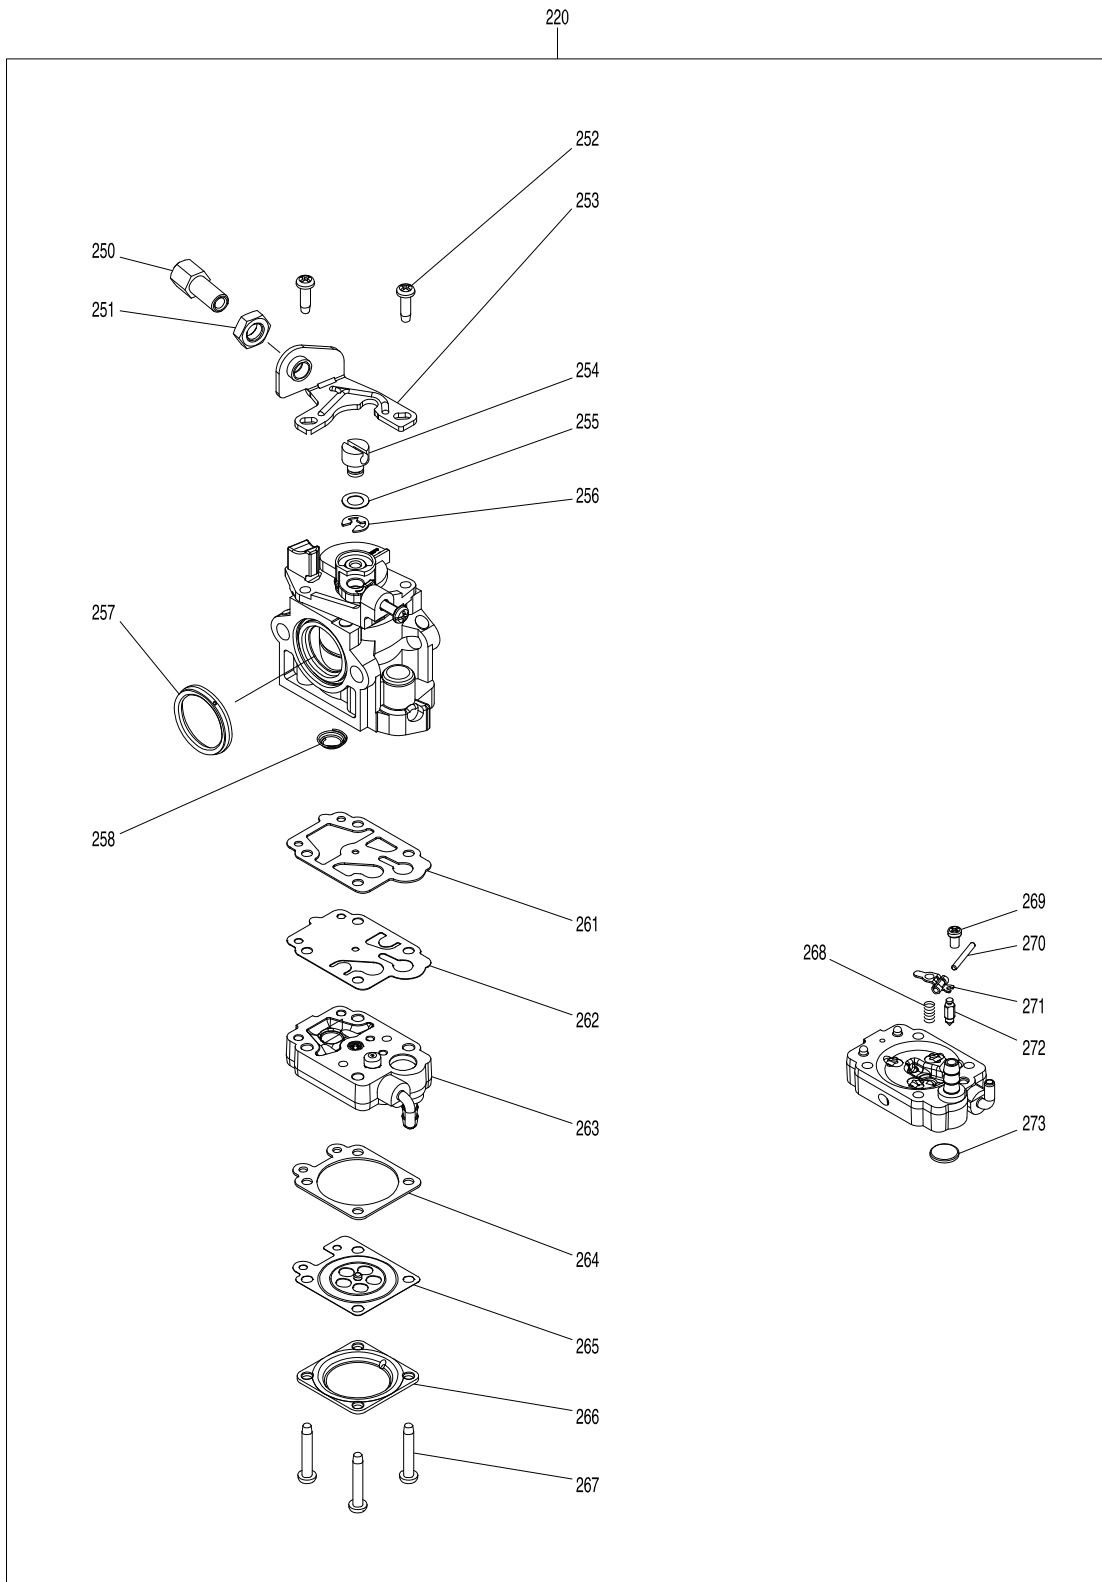

Model No. EB7660TH PETROL BLOWER

Model No. EB7660TH PETROL BLOWER

Item	Parts No.	Description	I/C	Qty	N/O	Opt. 1	Opt. 2	Note
001	412144-8	ELBOW		1				
002	213645-7	O RING 93		1				
005	803T61-7	CAUTION LABEL		1				
006	801D19-4	SERIAL NO. LABEL		1				
008	456398-7	FRONT VOLUTE CASE		1				
010	922343-9	H.S.H.BOLT M6X25 WITH WR		6				
011	240152-7	FAN 250		1				
012	922343-9	H.S.H.BOLT M6X25 WITH WR		4				
013	456620-2	REAR VOLUTE CASE		1				
014	266420-0	TAPPING SCREW 5X20		11				
015	454903-4	SPRING HOLDER A		2				
016	266420-0	TAPPING SCREW 5X20		2				
017	232304-4	COMPRESSION SPRING 22		2				
018	454904-2	SPRING HOLDER B		2				
019	922223-9	H.S.H.BOLT M5X16 WITH WR		2				
020	454903-4	SPRING HOLDER A		2				
021	266420-0	TAPPING SCREW 5X20		2				
022	232305-2	COMPRESSION SPRING 22		2				
023	454904-2	SPRING HOLDER B		2				
024	922223-9	H.S.H.BOLT M5X16 WITH WR		2				
025	161534-9	BAND L COMPLETE		1				
026	161535-7	BAND R COMPLETE		1				
027	266420-0	TAPPING SCREW 5X20		4				
028	143809-8	ENGINE COVER COMPLETE		1				
C10	898343-0	CAUTION LABEL		1				
029	424619-5	PLUG COVER		1				
030	424620-0	DAMPER		2				
031	163532-9	FILTER		1				
032	345920-4	HOSE CLAMP		1				
033	126138-4	TUBE ASSEMBLY		1				
D10		INC. 34-37						
034	168396-6	BREATHER		1				
035	424505-0	GROMMET		1				
036	412120-2	FUEL TUBE 3-370		1				
037	412114-7	FUEL TUBE 3-370		1				
038	422137-7	TUBE GUARD 20-102		1				
039	140831-6	TANK CAP COMPLETE		1				
D10		INC. 41						
041	213831-0	O-RING 29.5		1				
043	898428-2	CAUTION PLATE		1				
044	142427-9	FUEL TANK COMPLETE		1				
045	454905-0	BAND HOLDER		2				
046	454894-9	FRAME		1				
048	922223-9	H.S.H.BOLT M5X16 WITH WR		2				
052	6672500300	ROCK RIVET		4				
053	196956-4	HIP BELT SET		1				
054	6672500300	ROCK RIVET		2				
055	424678-9	RUBBER RING 25		2