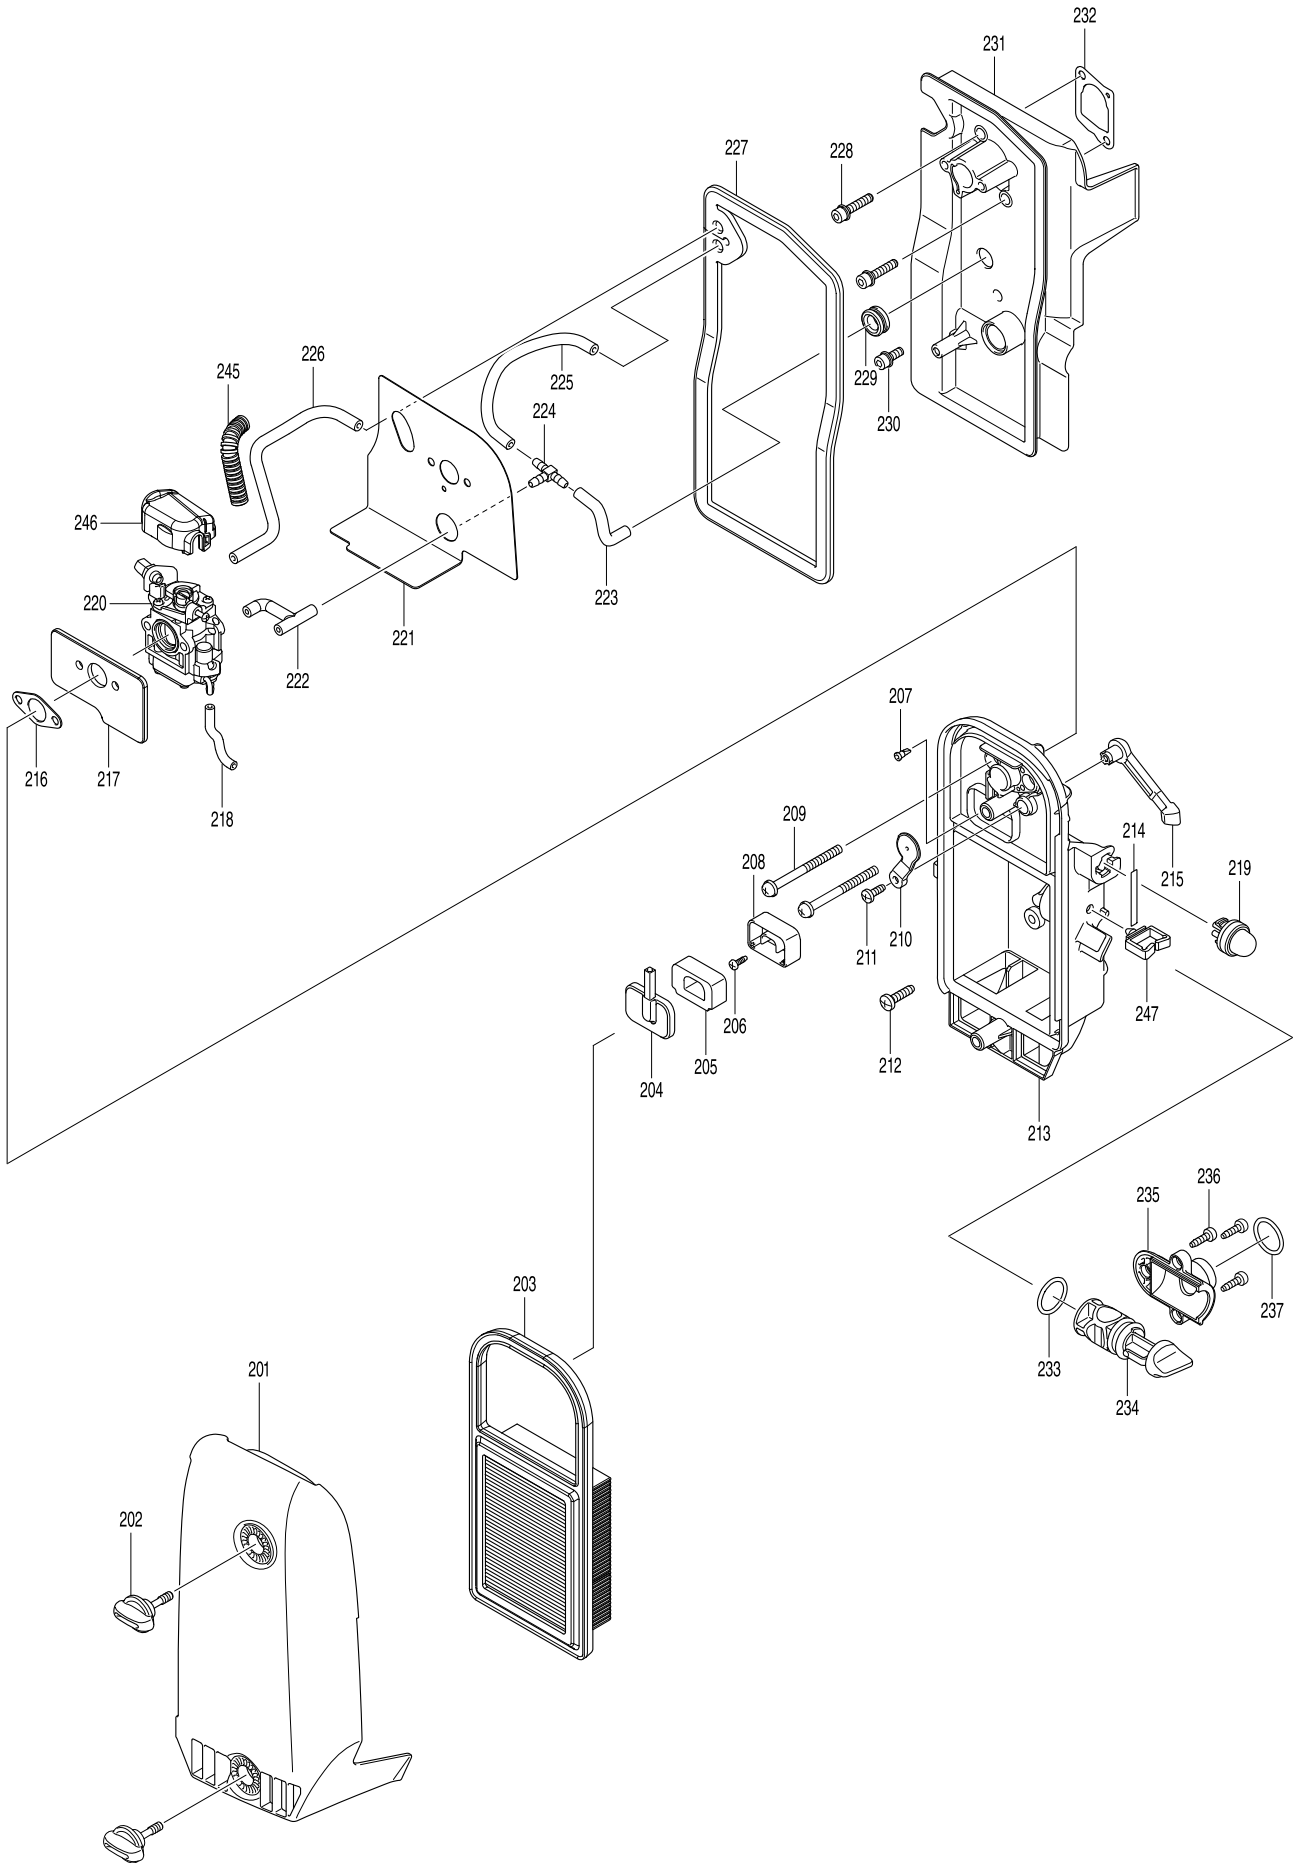

Model No. EB7660TH PETROL BLOWER