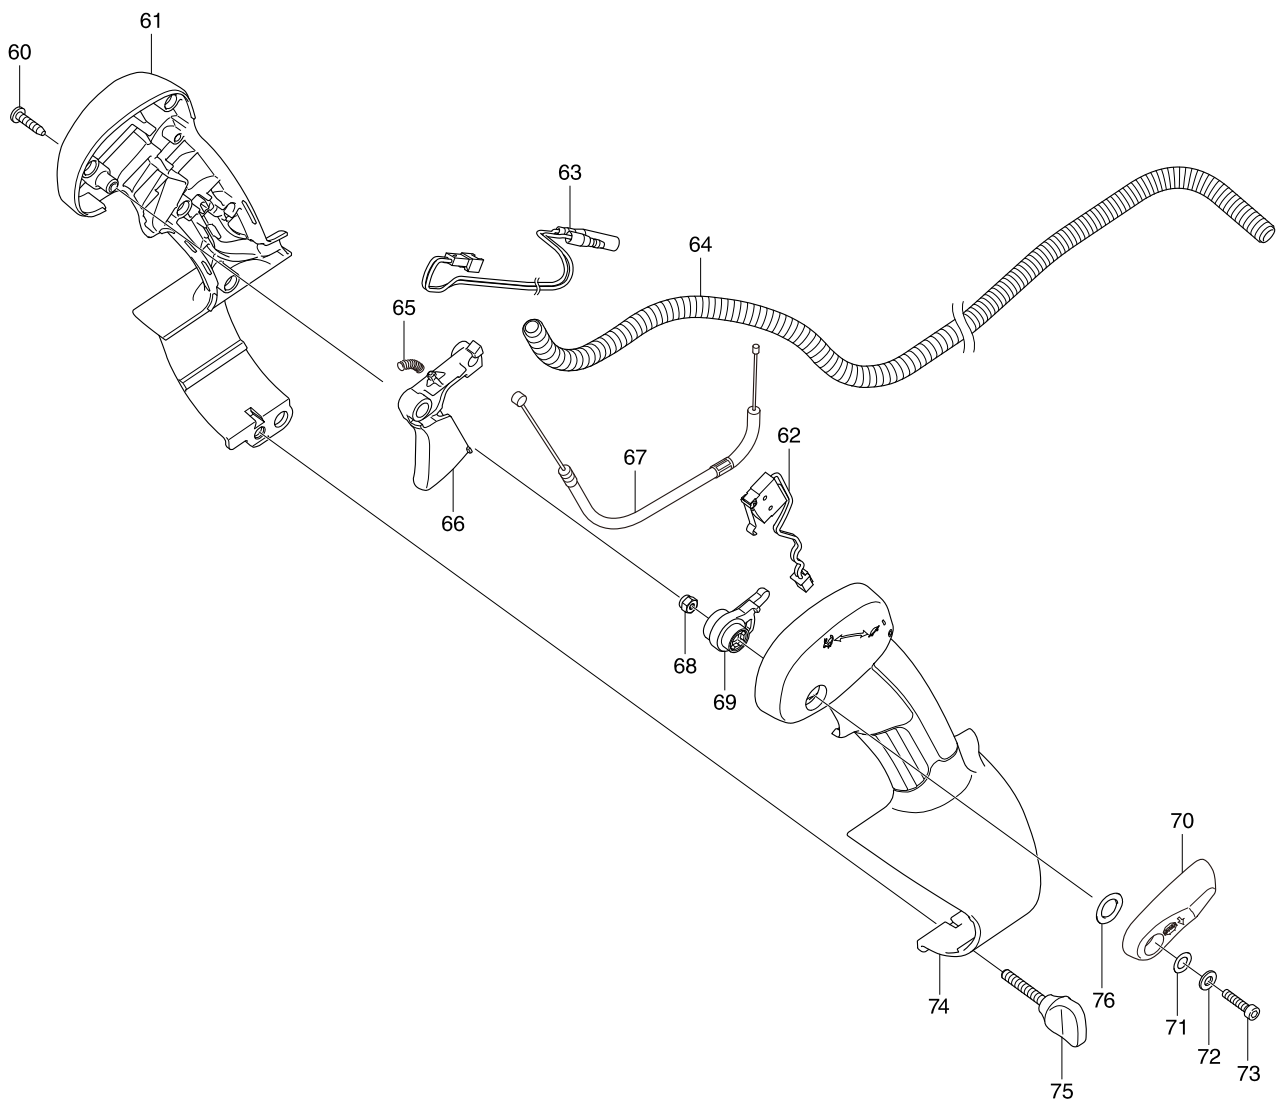

Model No. EB7660TH PETROL BLOWER