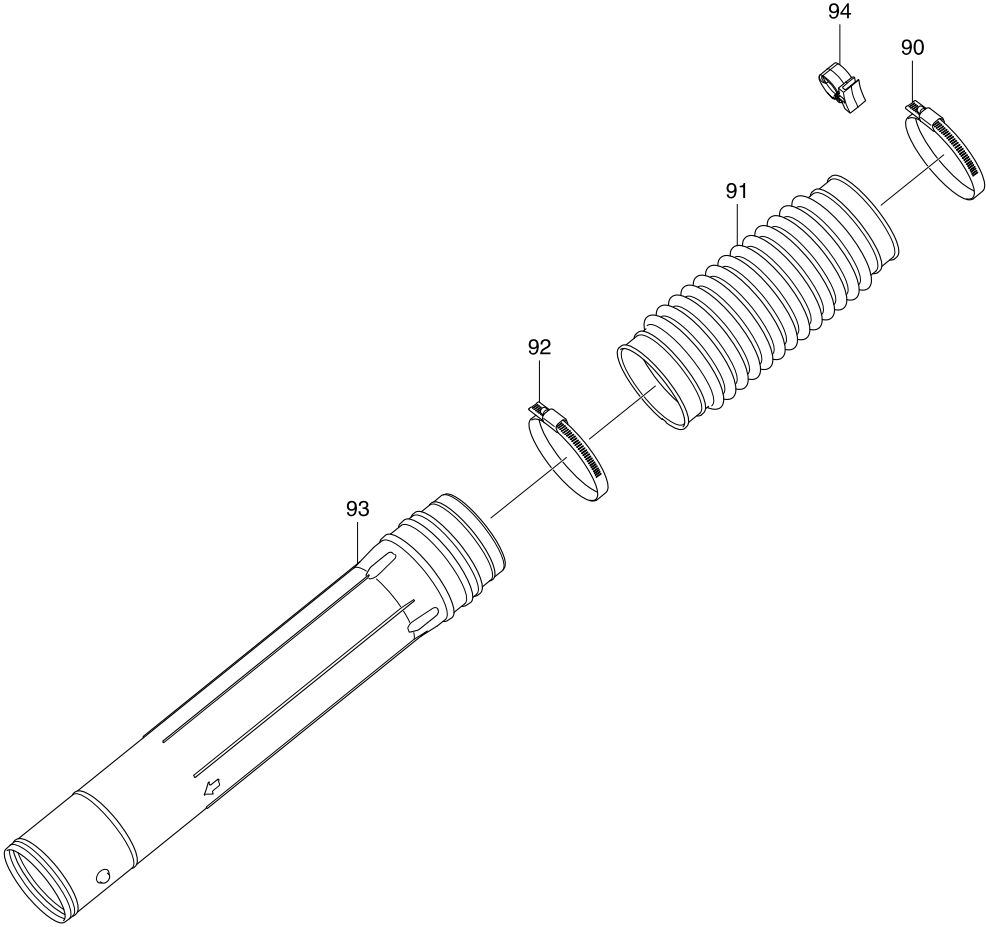

Model No. EB7660TH PETROL BLOWER