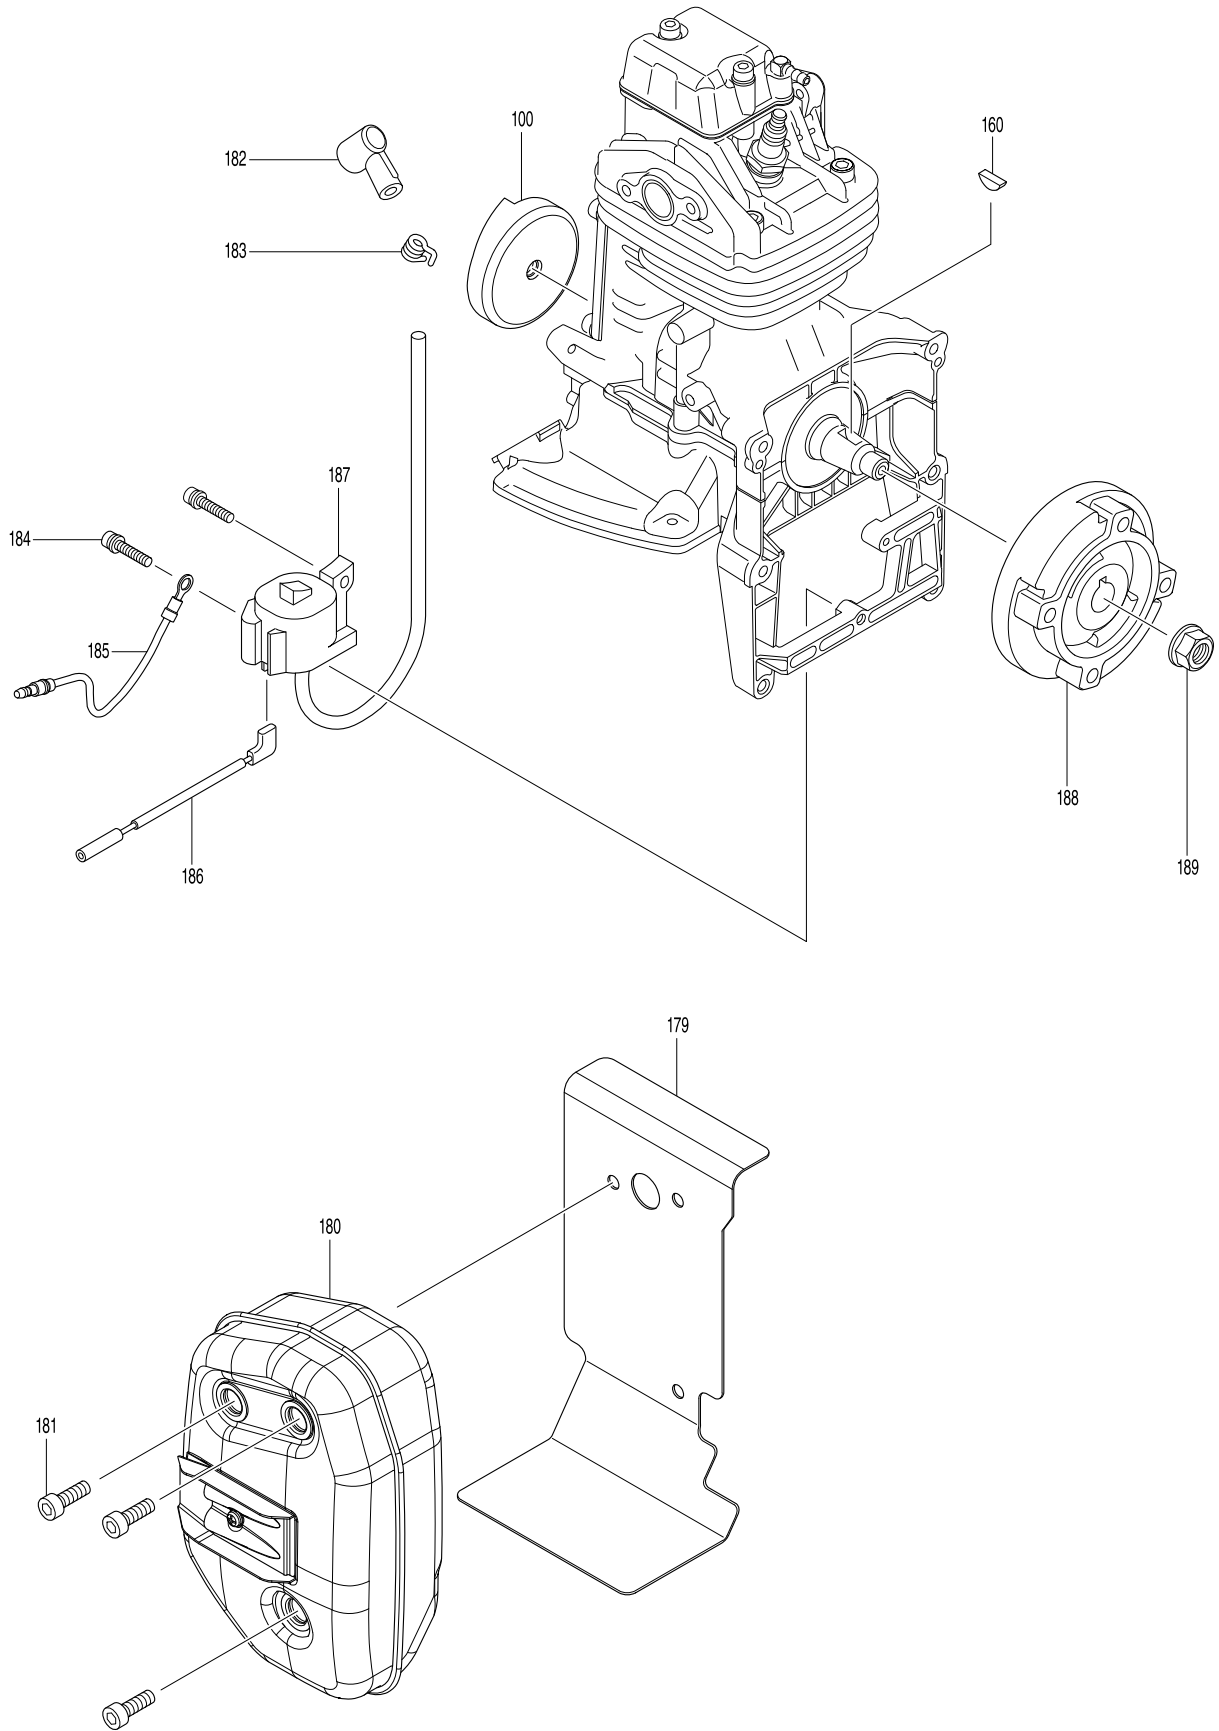

Model No. EB7660TH PETROL BLOWER