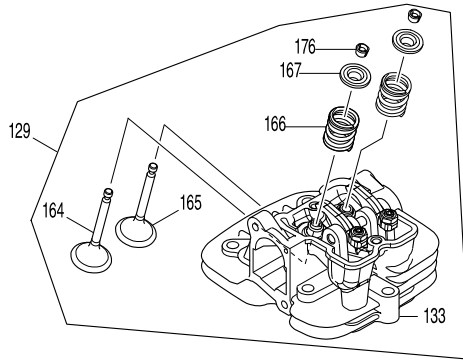

Model No. EB7660TH PETROL BLOWER