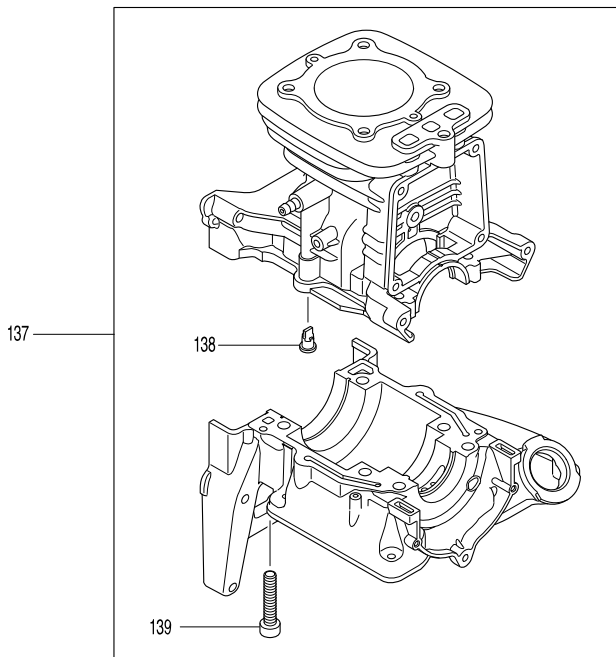

Model No. EB7660TH PETROL BLOWER