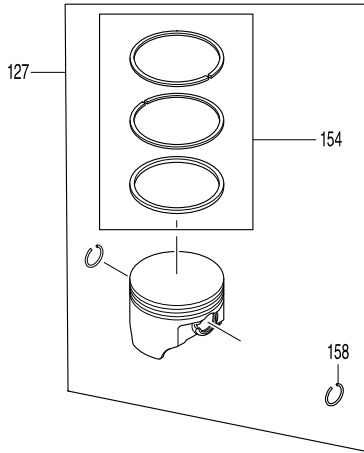

Model No. EB7660TH PETROL BLOWER