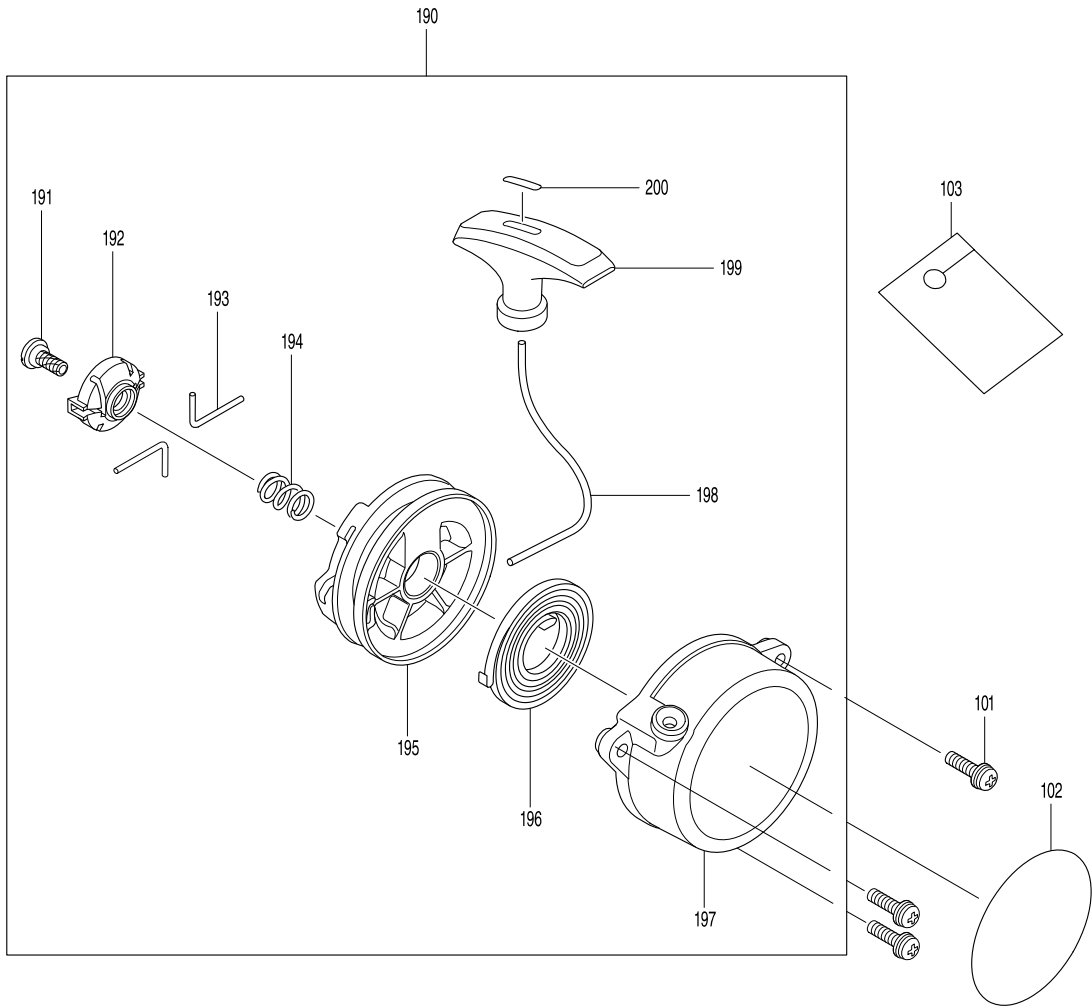

Model No. EB7660TH PETROL BLOWER