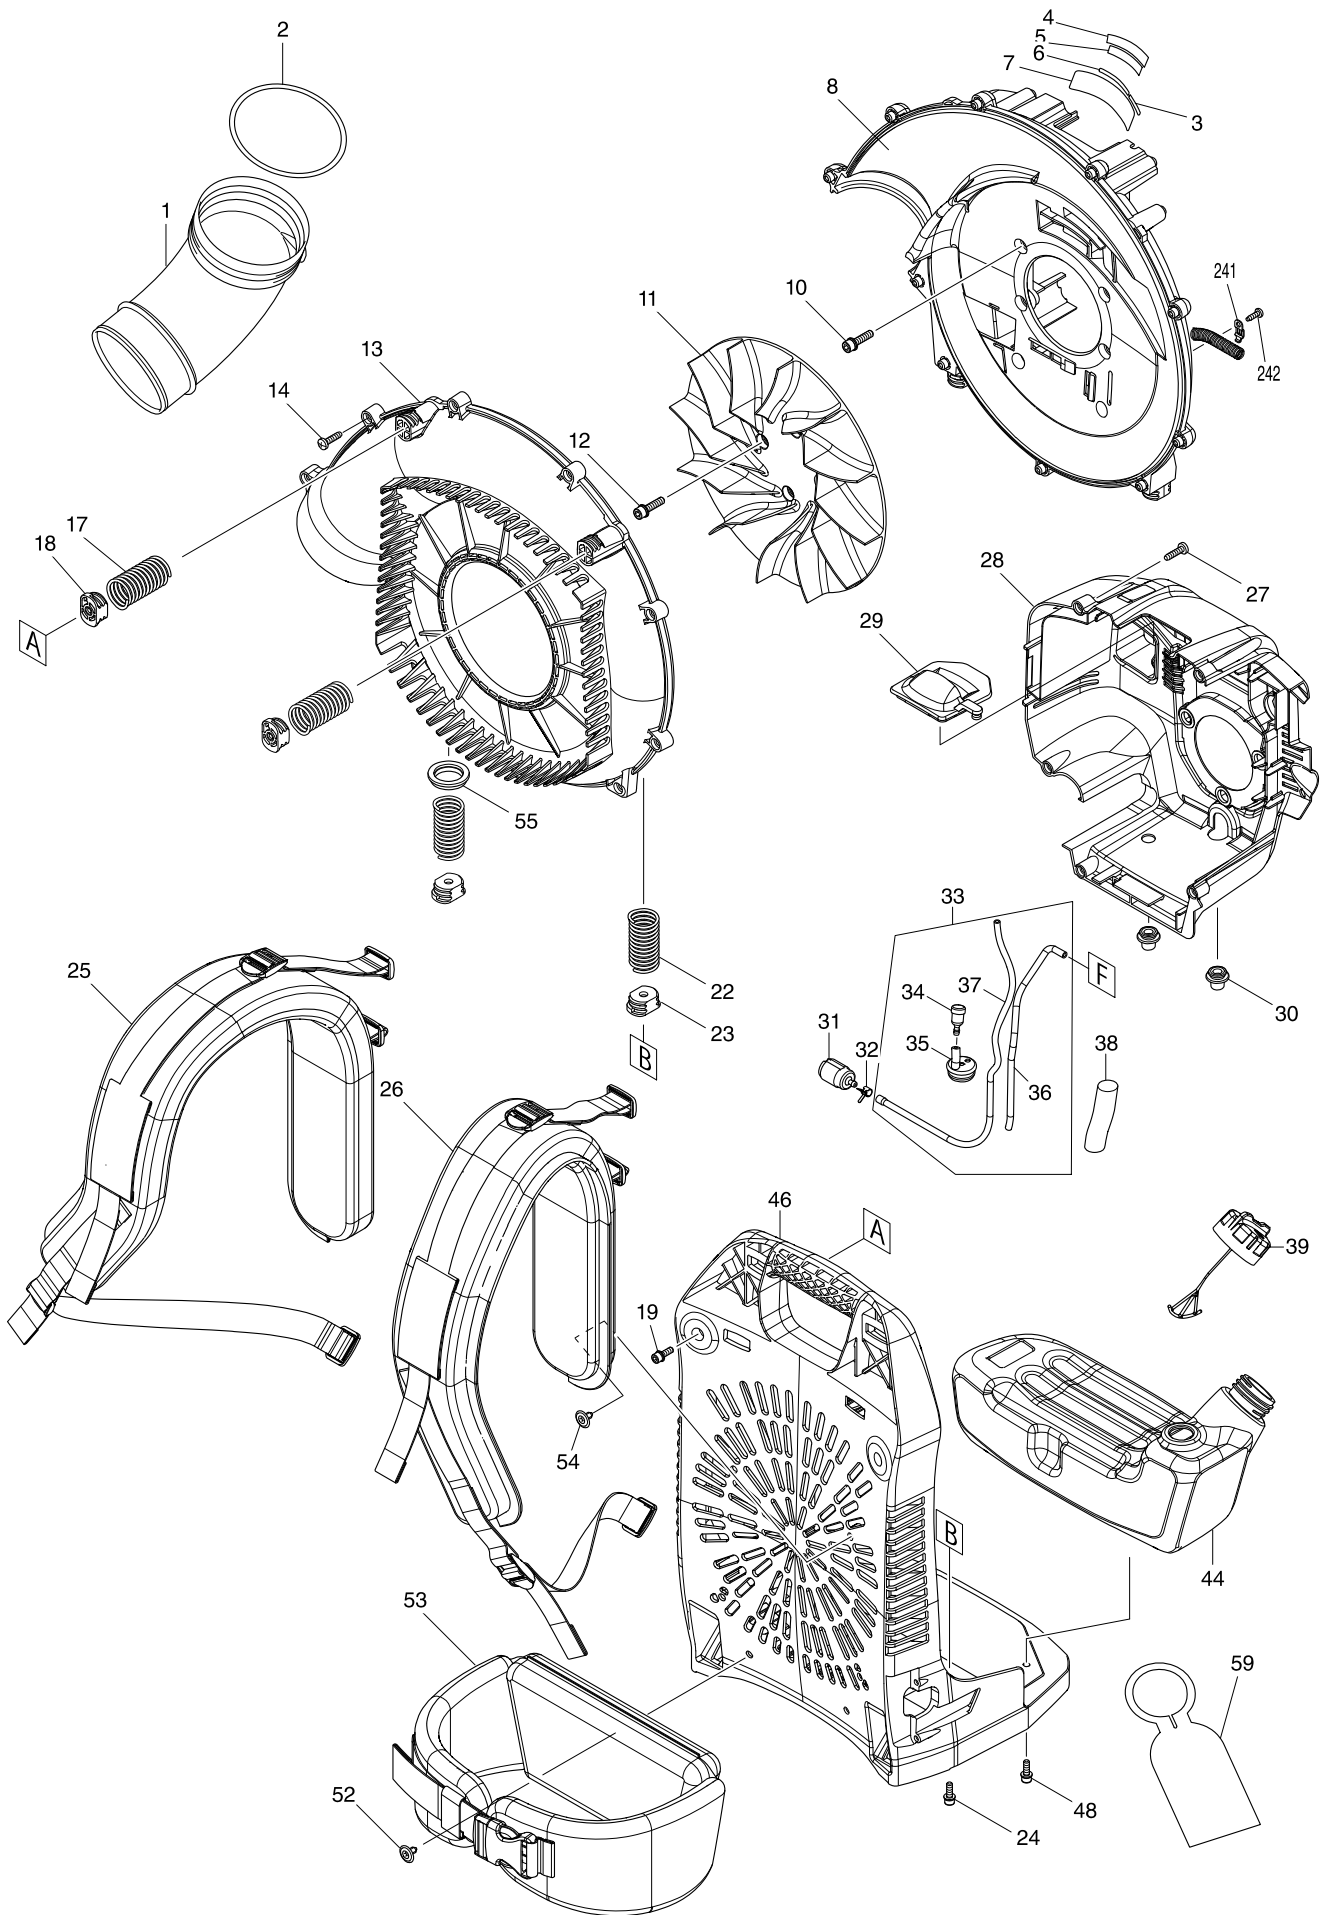

Model No. EB5300TH PETROL BLOWER