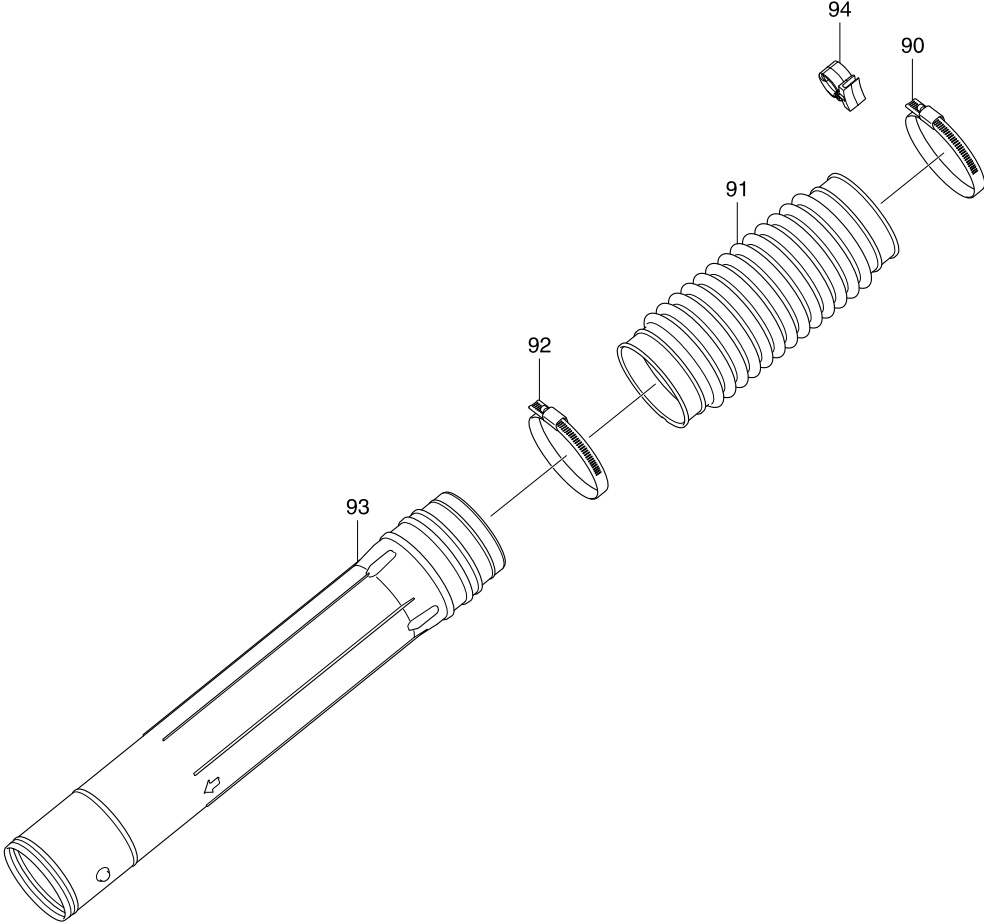

Model No. EB5300TH PETROL BLOWER