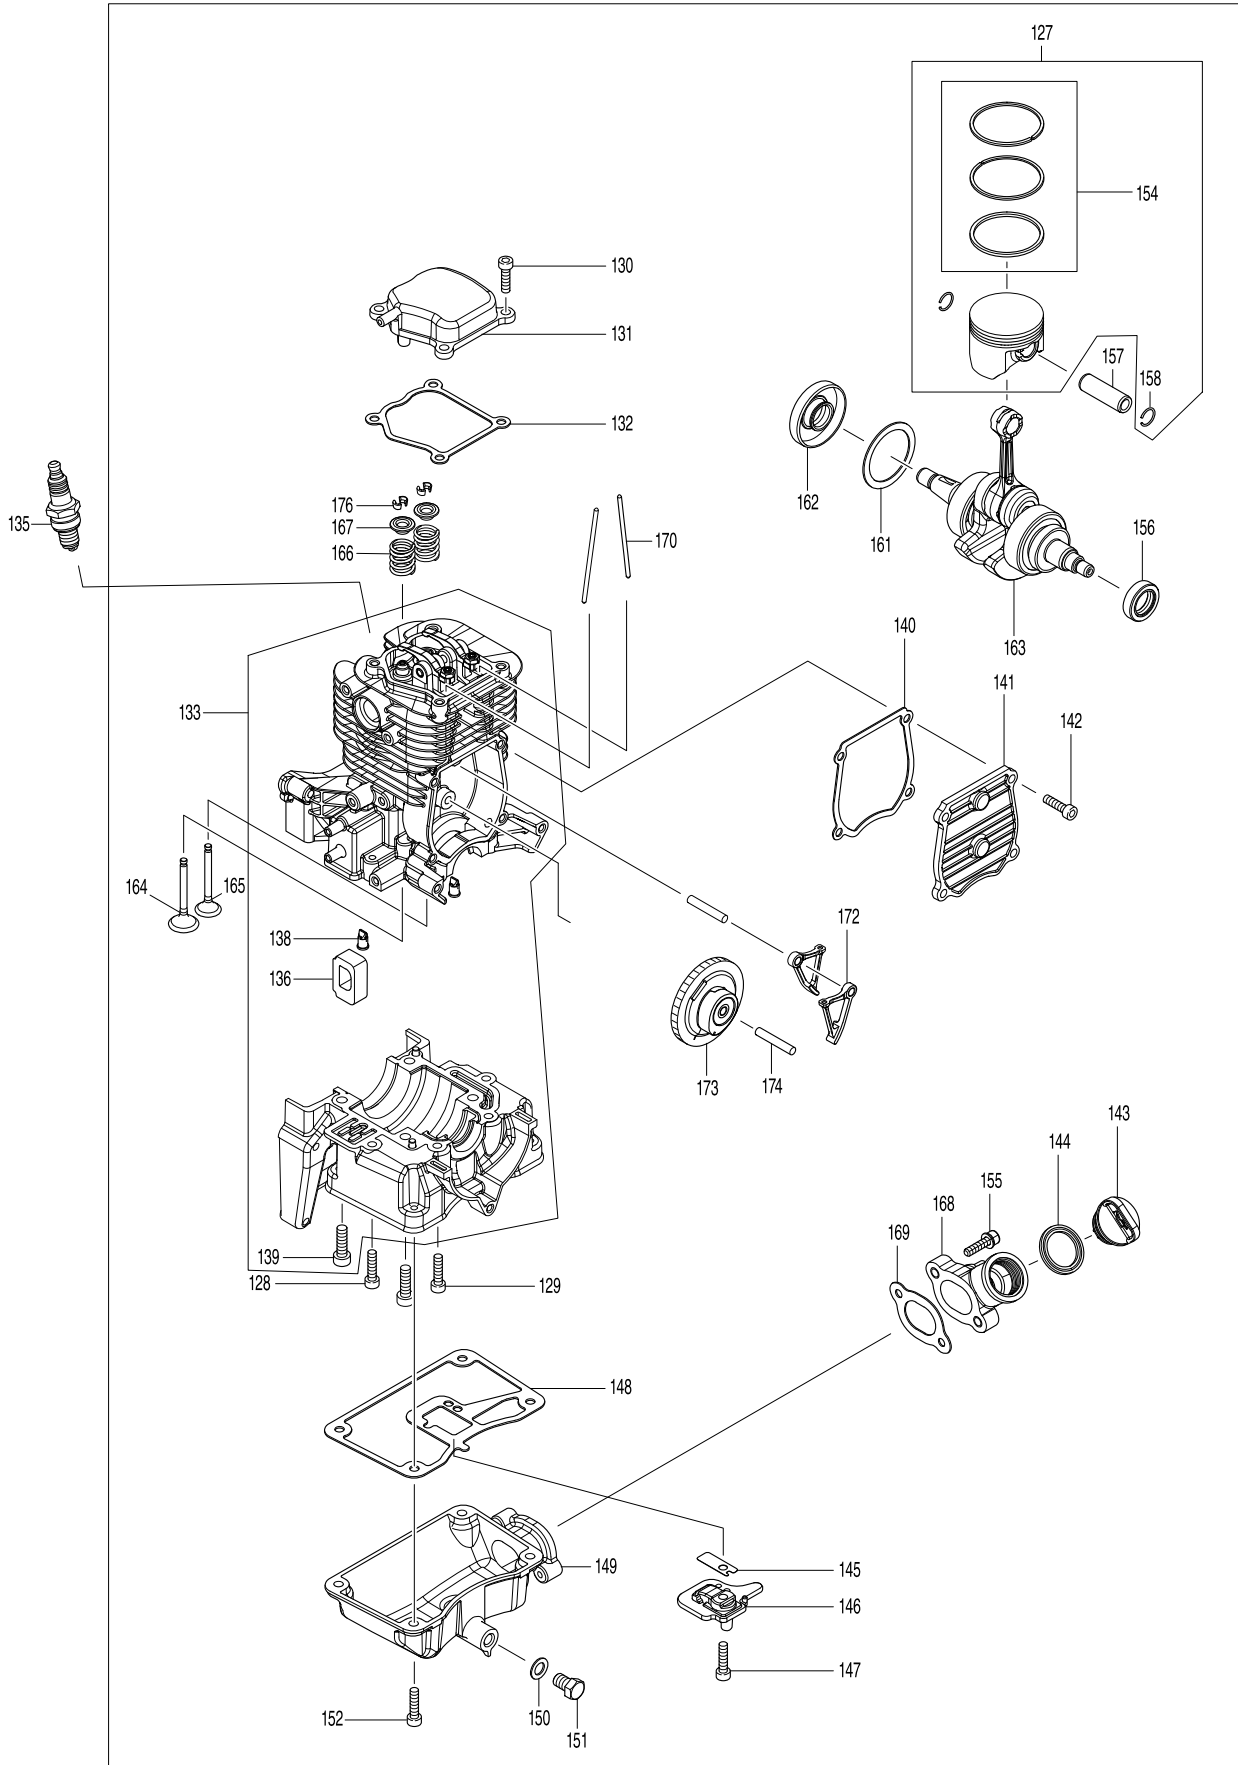

Model No. EB5300TH PETROL BLOWER

280