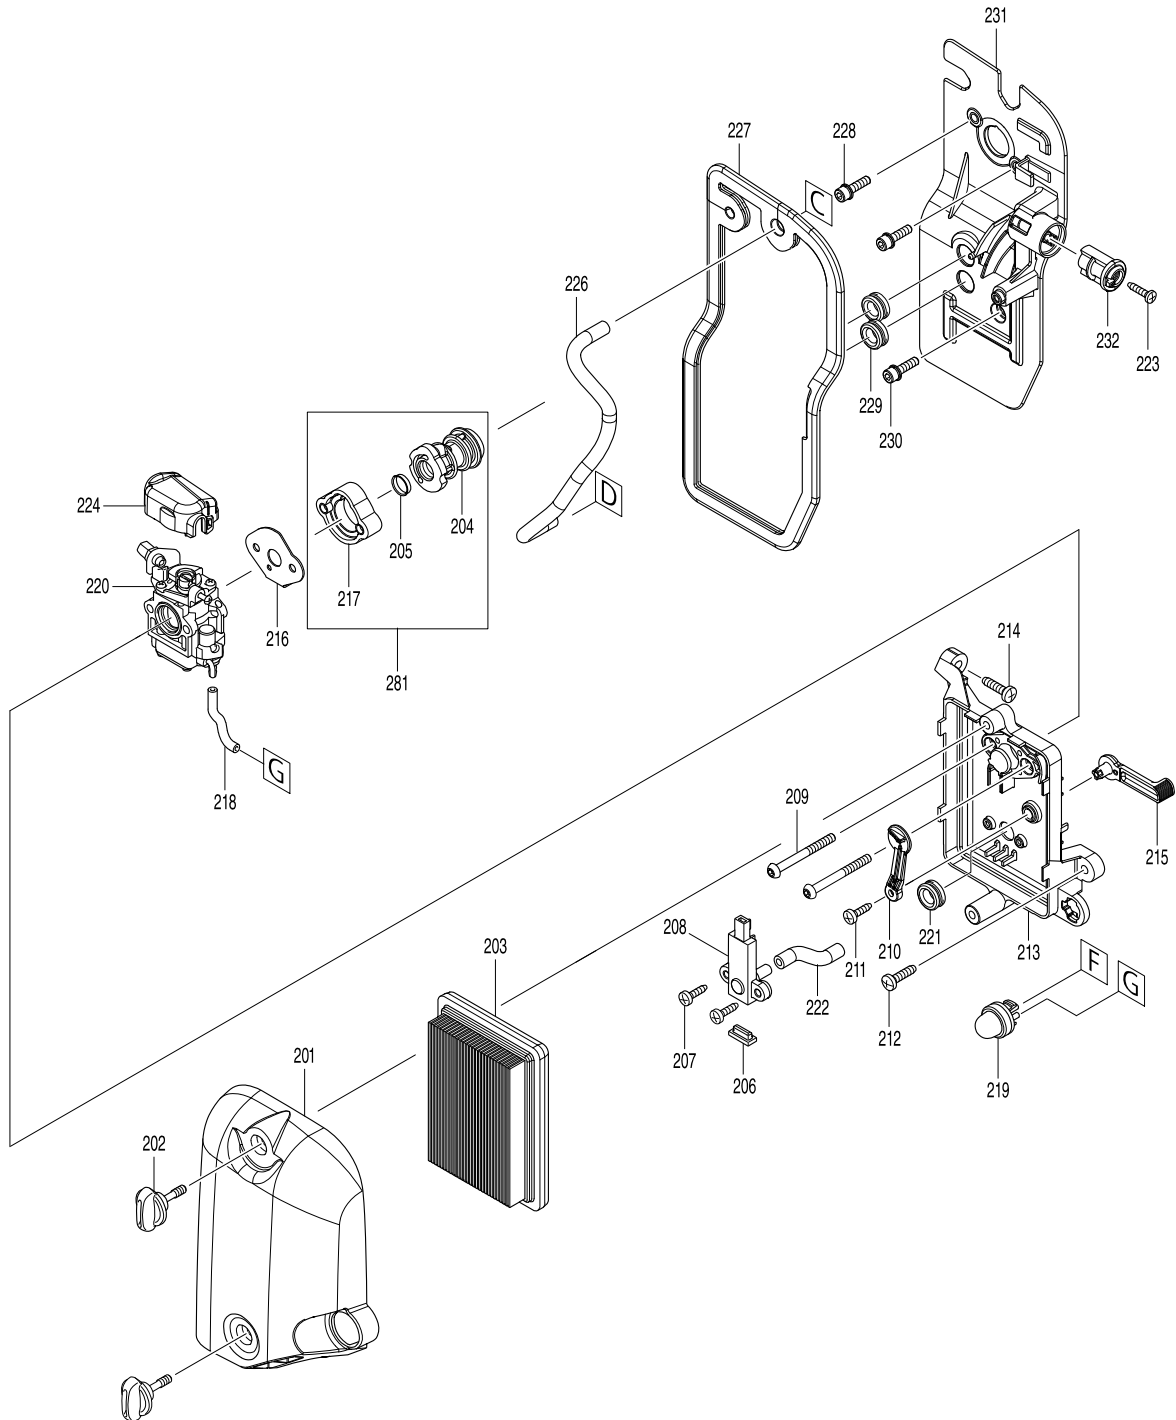

Model No. EB5300TH PETROL BLOWER