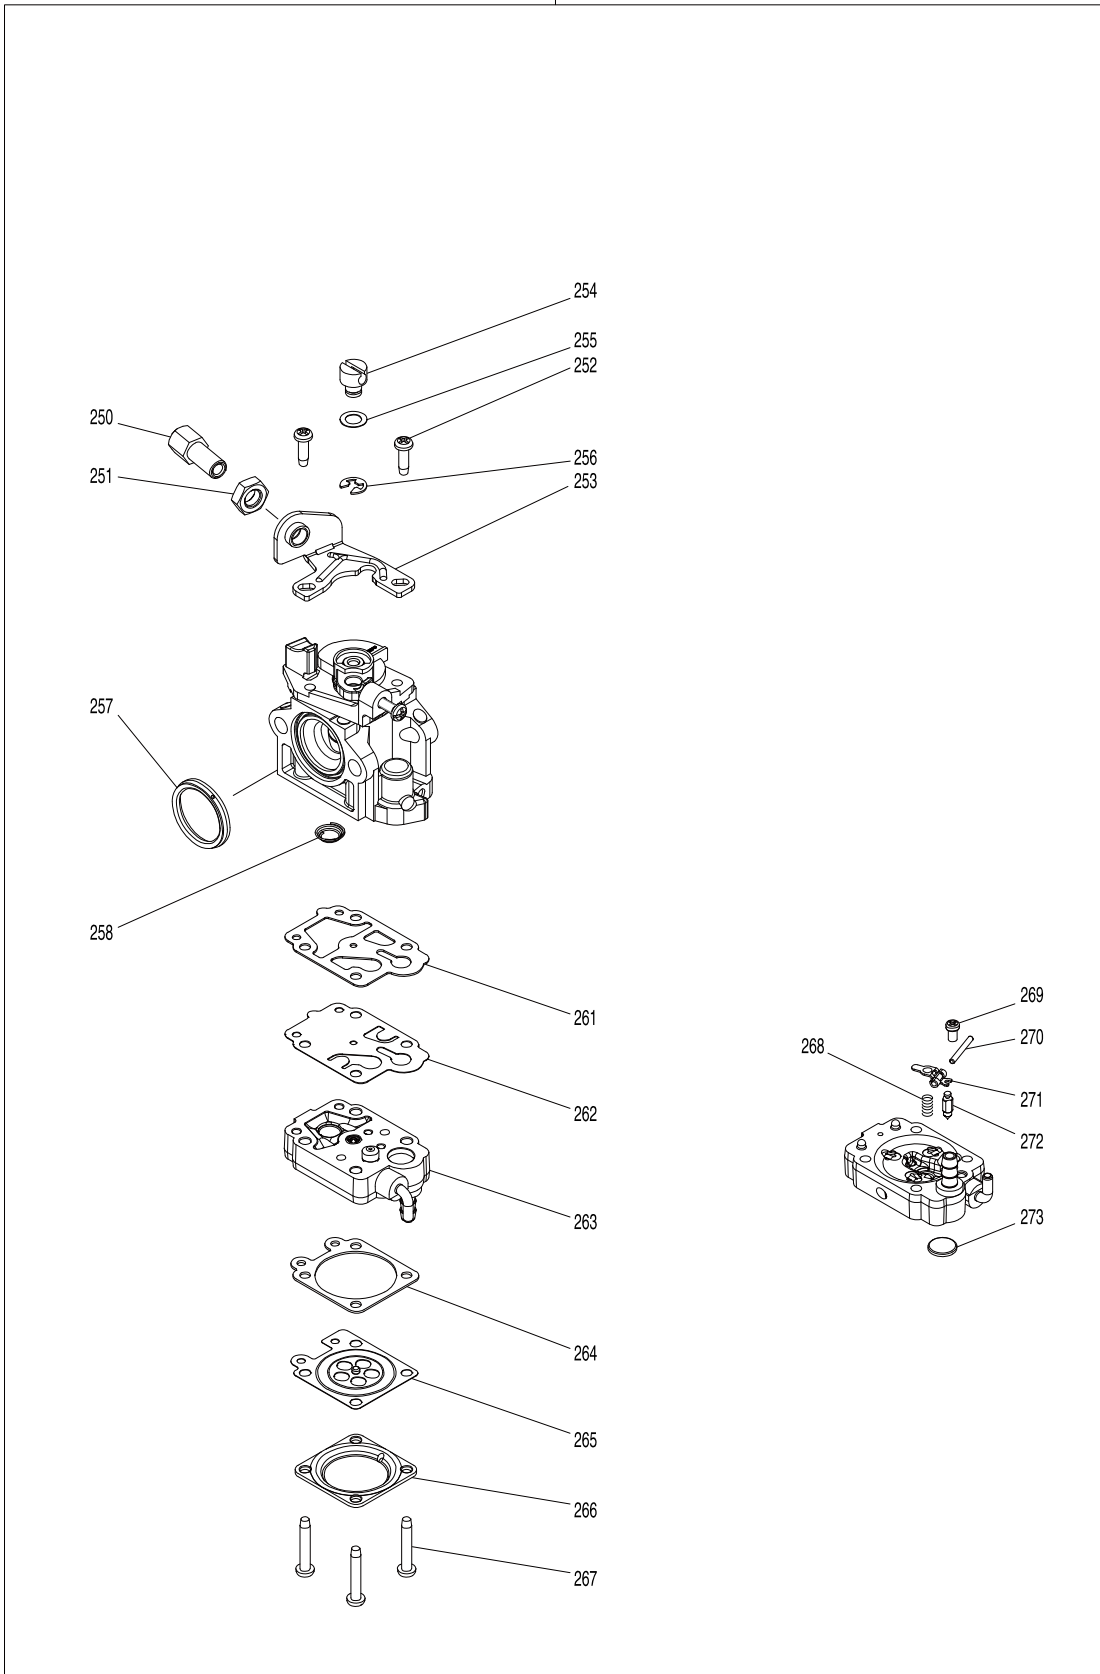

Model No. EB5300TH PETROL BLOWER

220

Model No. EB5300TH PETROL BLOWER

Item	Parts No.	Description	I/C	Qty	N/O	Opt. 1	Opt. 2	Note
001	412144-8	ELBOW		1				
002	213645-7	O RING 93		1				
003	852V99-1	SERIAL NO. LABEL		1				
005	803T61-7	CAUTION LABEL		1				
006	801D19-4	SERIAL NO. LABEL		1				
008	457098-2	FRONT VOLUTE CASE		1				
010	922343-9	H.S.H.BOLT M6X25 WITH WR		6				
011	240170-5	FAN 243		1				
012	922343-9	H.S.H.BOLT M6X25 WITH WR		4				
013	457099-0	REAR VOLUTE CASE		1				
014	266420-0	TAPPING SCREW 5X20		10				
017	232328-0	COMPRESSION SPRING 22		2				
018	454904-2	SPRING HOLDER B		2				
019	922223-9	H.S.H.BOLT M5X16 WITH WR		2				
022	232329-8	COMPRESSION SPRING 22		2				
023	454904-2	SPRING HOLDER B		2				
024	922223-9	H.S.H.BOLT M5X16 WITH WR		2				
025	161544-6	BAND R COMPLETE M		1				
026	161543-8	BAND L COMPLETE M		1				
027	266420-0	TAPPING SCREW 5X20		5				
028	144360-1	ENGINE COVER COMPLETE M		1				
C10	898343-0	CAUTION LABEL		1				
029	424909-6	PLUG COVER		1				
030	424620-0	DAMPER		2				
031	163532-9	FILTER		1				
032	345920-4	HOSE CLAMP		1				
033	123788-6	FUEL TUBE ASSEMBLY		1				
D10		INC. 34-37						
034	168396-6	BREATHER		1				
035	424505-0	GROMMET		1				
036	412120-2	FUEL TUBE 3-370		1				
037	412114-7	FUEL TUBE 3-370		1				
038	422137-7	TUBE GUARD 20-102		1				
039	125728-0	FUEL TANK CAP ASSEMBLY		1				
044	457086-9	FUEL TANK		1				
046	457097-4	FRAME		1				
048	922223-9	H.S.H.BOLT M5X16 WITH WR		2				
052	6672500300	LOCK RIVET		4	*			
052-1	458158-3	RIVET 6	O	4				
053	161567-4	HIP BELT		1				
054	6672500300	LOCK RIVET		2	*			
054-1	458158-3	RIVET 6	O	2				
055	424678-9	RUBBER RING 25		1				
059	810455-9	CAUTION PLATE		1				
060	266326-2	TAPPING SCREW 4X18		5				
061	183F27-2	LEVER CASE SET		1				
D10		INC. 74						
062	632J31-7	LEAD UNIT A		1