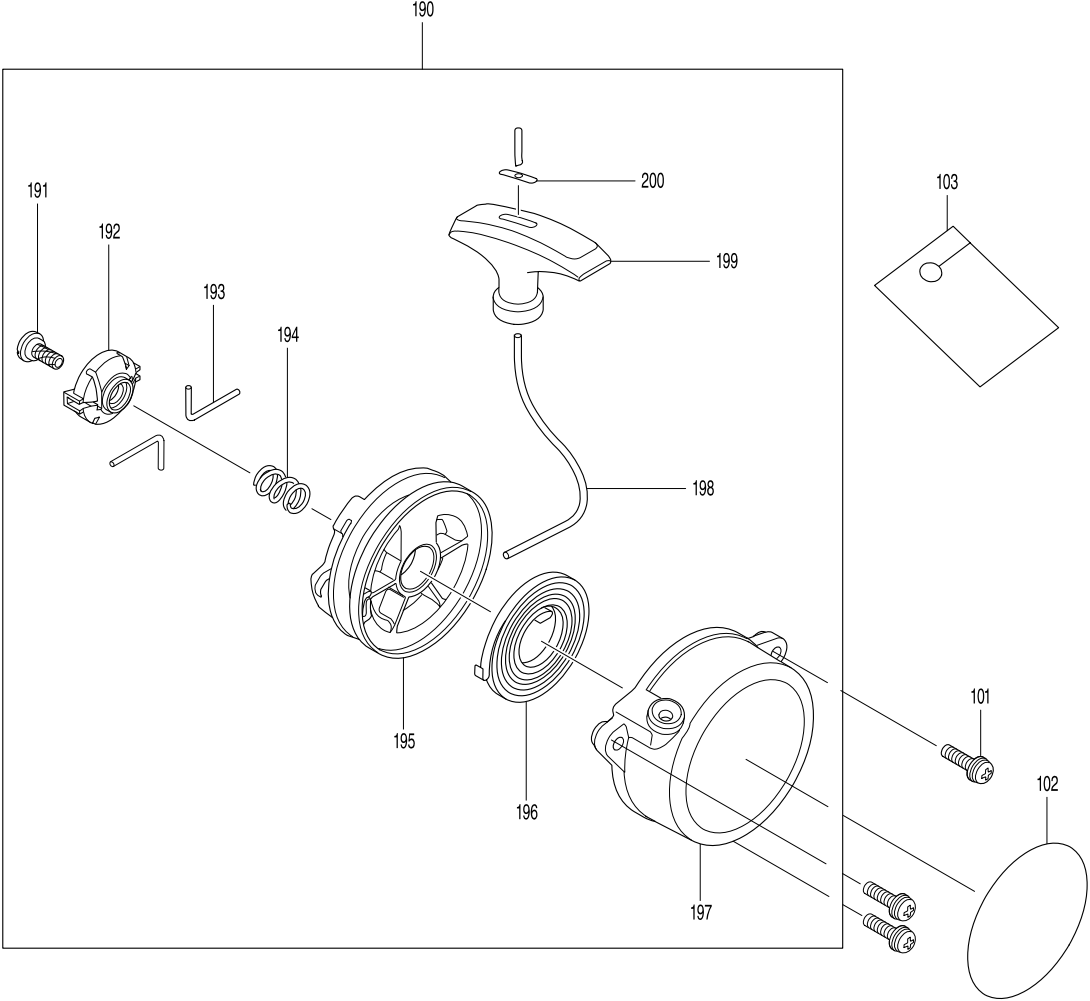

Model No. EB5300TH PETROL BLOWER