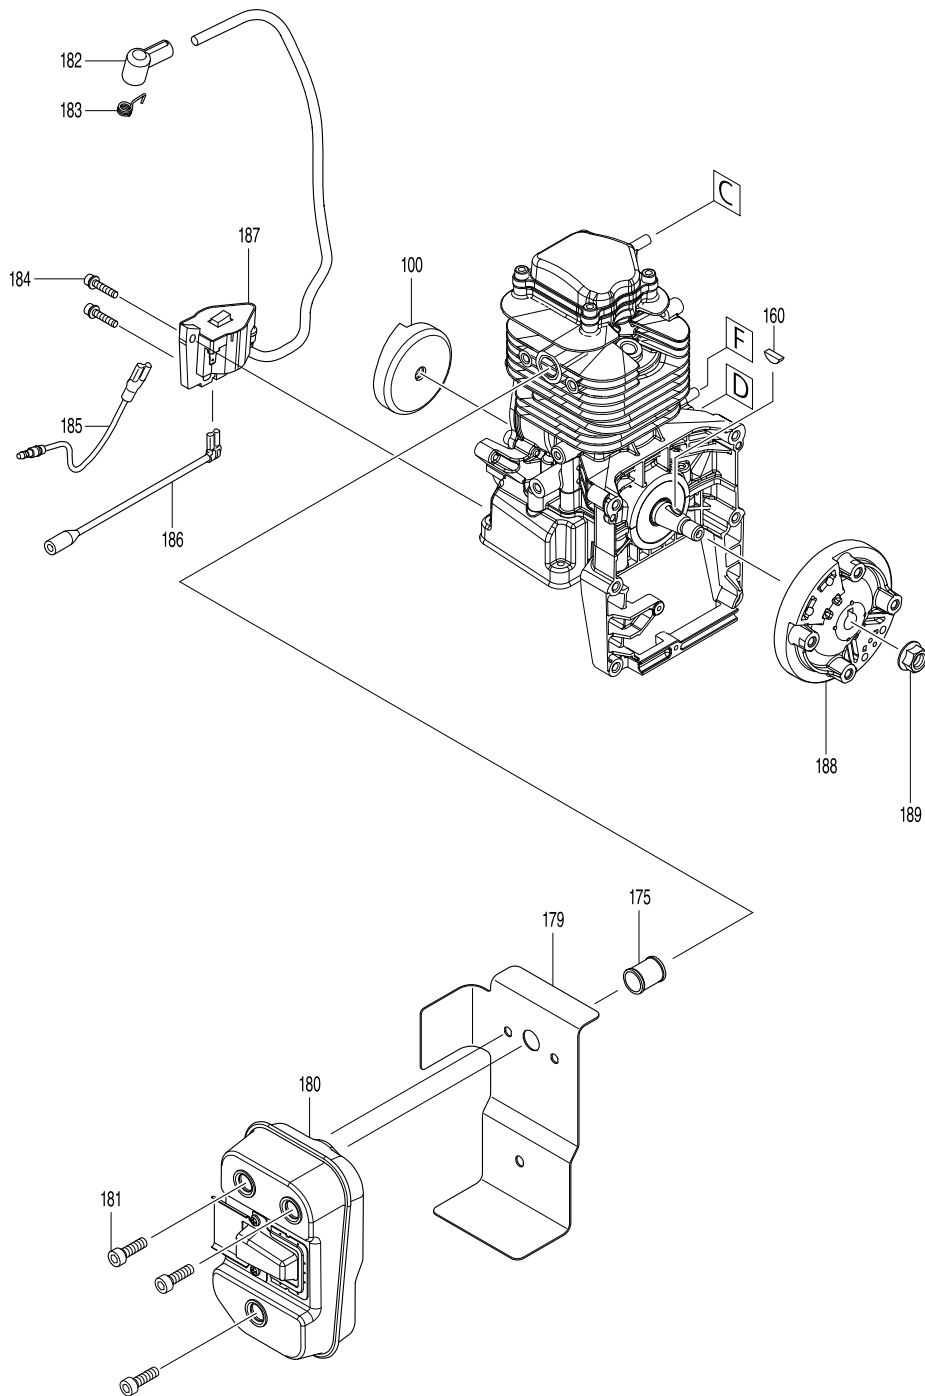

Model No. EB5300TH PETROL BLOWER