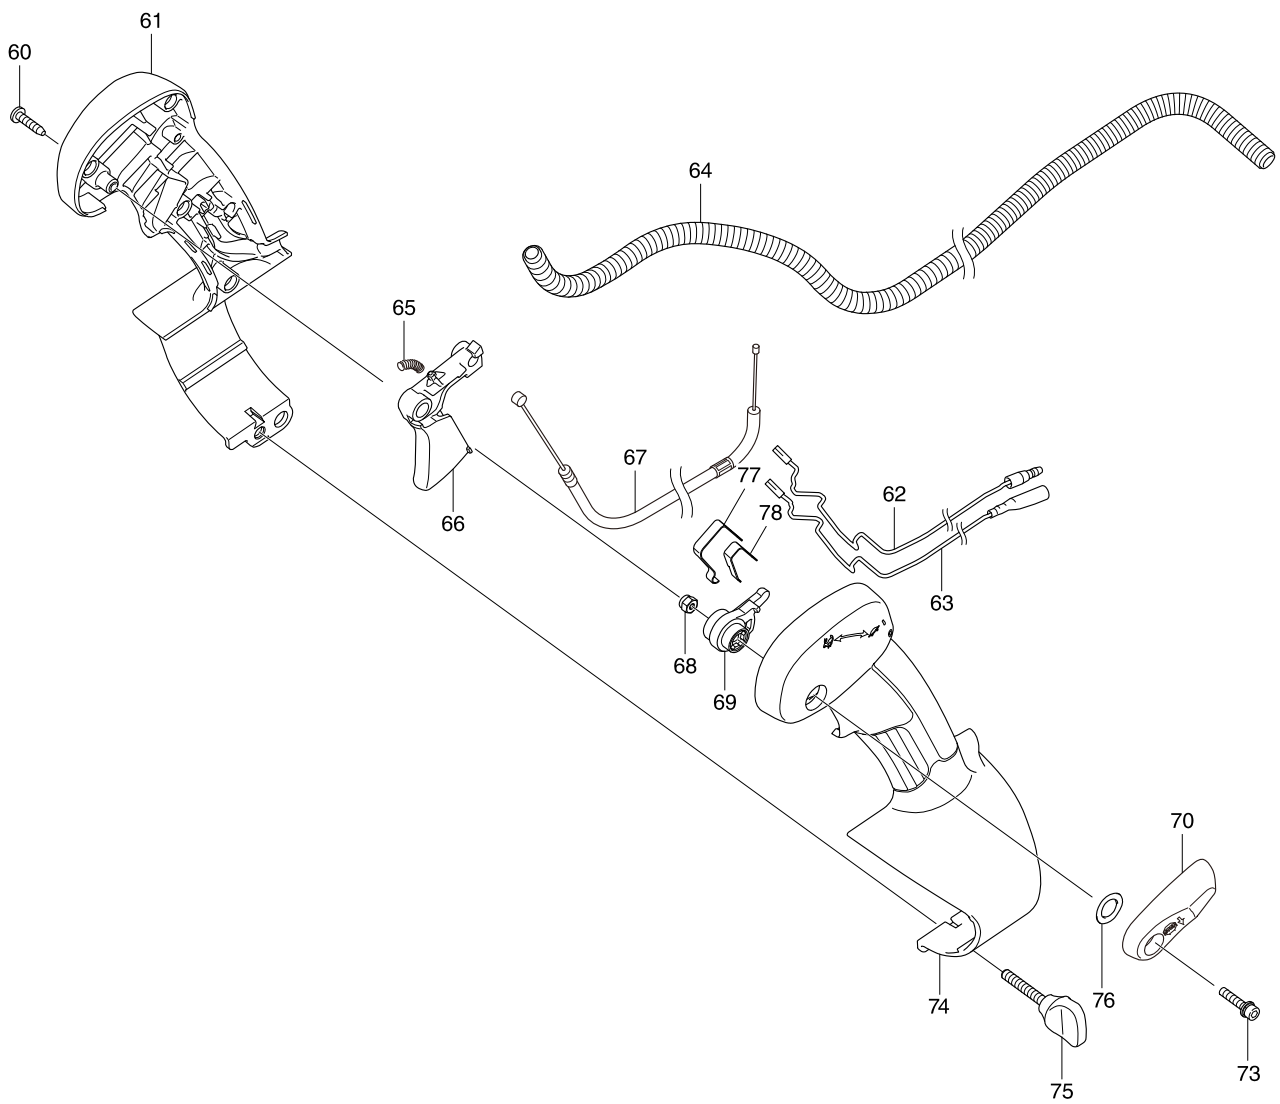

Model No. EB5300TH PETROL BLOWER