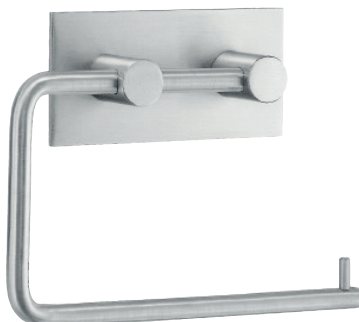

Environmental Declaration Sheet

B1098

Properties

Product: B1098

Description: SELFAD-HESIVE TOILET ROLL HOLDER BRUSHED STAINLESS STEEL

EAN: 7391447046175

Dimensions of consumer package (CM) : 2.900 x 17.000 x 20.000

DUN: 17391447046172

Quantity of consumer package in Retail: 4

Dimension of retail package (CM): 23.800 x 18.200 x 7.200

Weight of retail package: 1.058 kg

Material

| Material | Weight kg |
|-------------------|------------------|
| SS 304 | 0.227 |
| 3M pad | 0.002 |
| Plastic bag PE-LD | 0.010 |
| Plastic hanger PP | 0.001 |
| Paper folder | 0.001 |