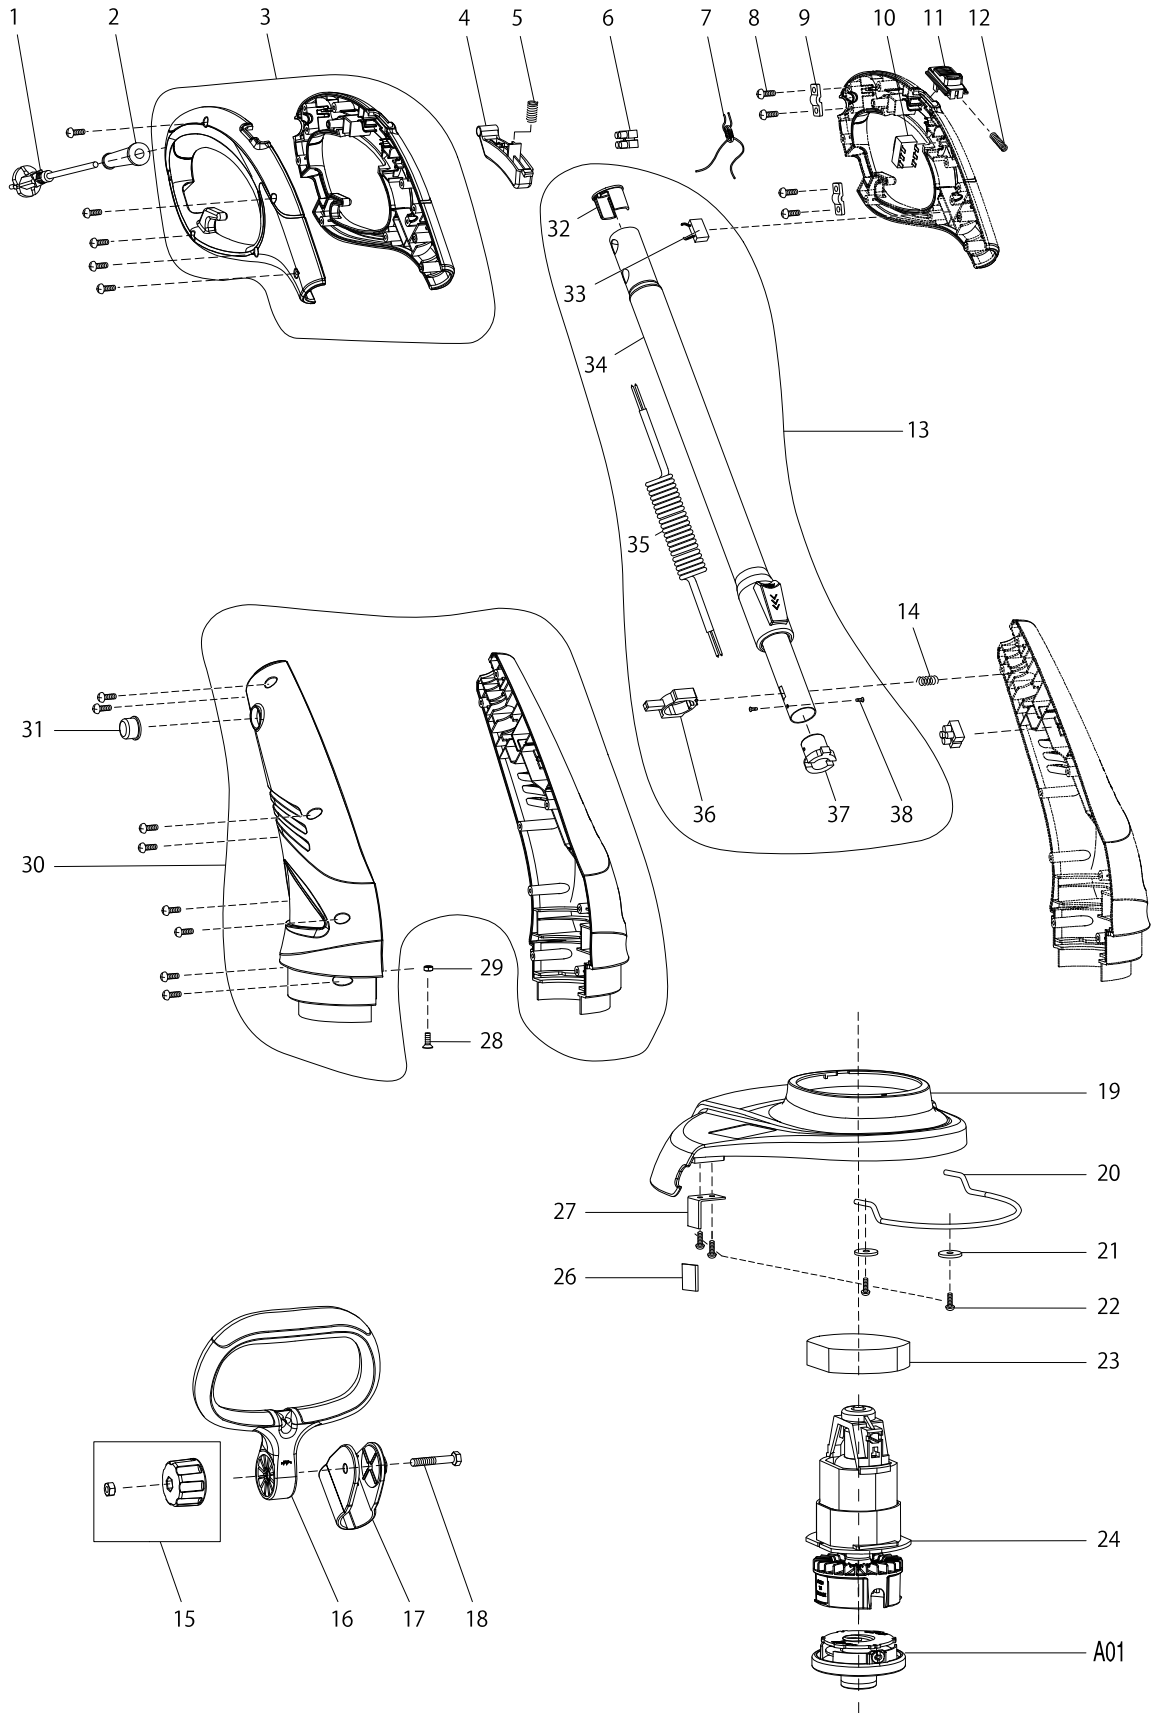

Model No. UR3000 300MM STRING TRIMMER

Model No. UR3000 300MM STRING TRIMMER

Item	Parts No.	Description	I/C	Qty	N/O	Opt. 1	Opt. 2	Note
001	DA00000040	POWER SUPPLY CORD		1				
002	DA00000041	CORD GUARD		1				
003	DA00000042	HANDLE SET		1				
004	DA00000008	SWITCH TRIGGER		1				
005	DA00000009	SPRING		1				
006	DA00000010	TERMINAL BLOCK		2				
007	DA00000043	INTERNAL WIRE		1				
008	DA00000012	SCREW ST4X16		18				
009	DA00000013	CORD CLAMP		2				
010	DA00000044	SWITCH		1				
011	DA00000015	LOCK OFF LEVER		1				
012	DA00000016	SPRING		1				
013	DA00000017	PIPE SHAFT ASS'Y		1				
D10		32-38						
014	DA00000018	SPRING		1				
015	DA00000019	KNOB ASS'Y		1				
016	DA00000045	LOOP HANDLE		1				
017	DA00000046	LOOP HANDLE BASE		1				
018	DA00000022	HEX BOLT M6X45		1				
019	DA00000047	SAFETY COVER		1	*			
019-1	DA00000782	SAFETY COVER 300	S	1				
020	DA00000024	GUARD		1	*			
020-1	DA00000783	GUARD	S	1				
021	DA00000025	WASHER		2	*			
021-1	DA00000784	WASHER	S	2				
022	DA00000026	SCREW ST4X12		4	*			
022-1	DA00000026	SCREW ST4X12	O	6				
023	DA00000027	MOTOR FORM RING		1				
024	DA00000048	MOTOR		1				
026	DA00000030	BLADE COVER		1				
027	DA00000031	BLADE		1				
028	DA00000032	SCREW M4X12		1				
029	DA00000033	HEX NUT M4		1				
030	DA00000049	MOTOR HOUSING SET		1				
031	DA00000035	LOCK BUTTON		1				
032	DA00000053	PIPE END		1				
033	DA00000054	CAPACITANCE		1				
034	DA00000055	TELESCOPIC TUBE		1				
035	DA00000056	SPRING CABLE		1				
036	DA00000057	ROTATING BRACKET		1				
037	DA00000058	PIPE END		1				
038	DA00000059	SCREW ST3X6		2				
A01	DA00000001	SPOOL ASS'Y		1				
A02	DA00000036	SAFETY GOGGLE		1				
A03	DA00000037	SHOULDER BELT		1				
A05	DA00000003	NYLON CORD		1				