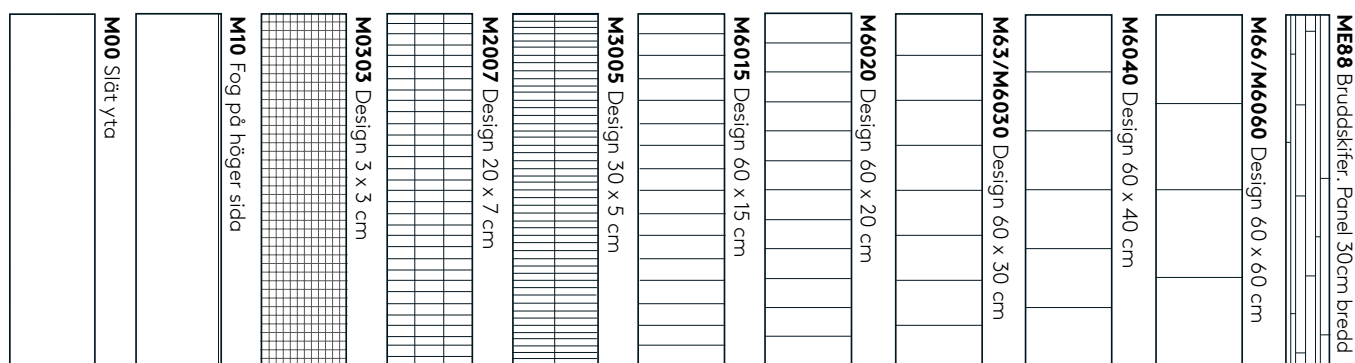

Crescendo | 3,5 mm fogbredd, grå fogfärg. Naturtrogen fog som kan variera med +/- 2mm

Fortissimo | 3,5 mm fogbredd, grå fogfärg

M-design | 1,8 mm fogbredd, grå eller vit fogfärg

F-design | 3,5 mm fogbredd, grå fogfärg

Designmönster märkta ● = lagersortiment, 3-5 leveransdagar