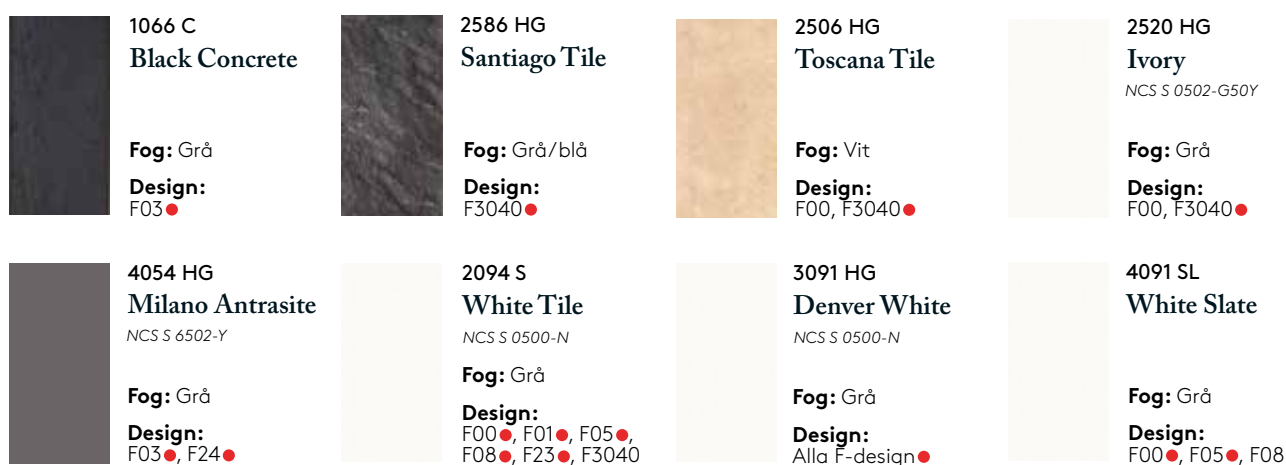

M-design | 1,8 mm fogbredd, grå eller vit fogfärg