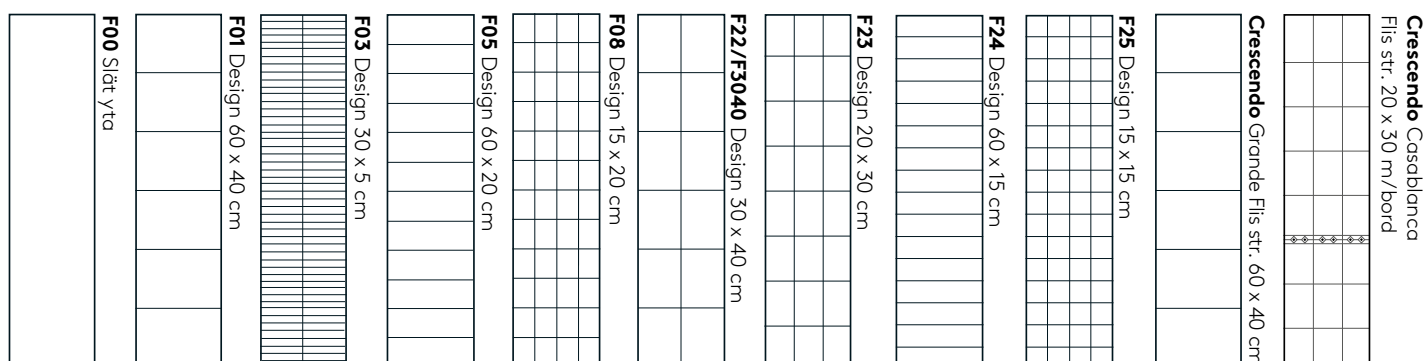

F-design | 3,5 mm fogbredd, grå fogfärg

Designmönster märkta ● = lagersortiment, 3-5 leveransdagar