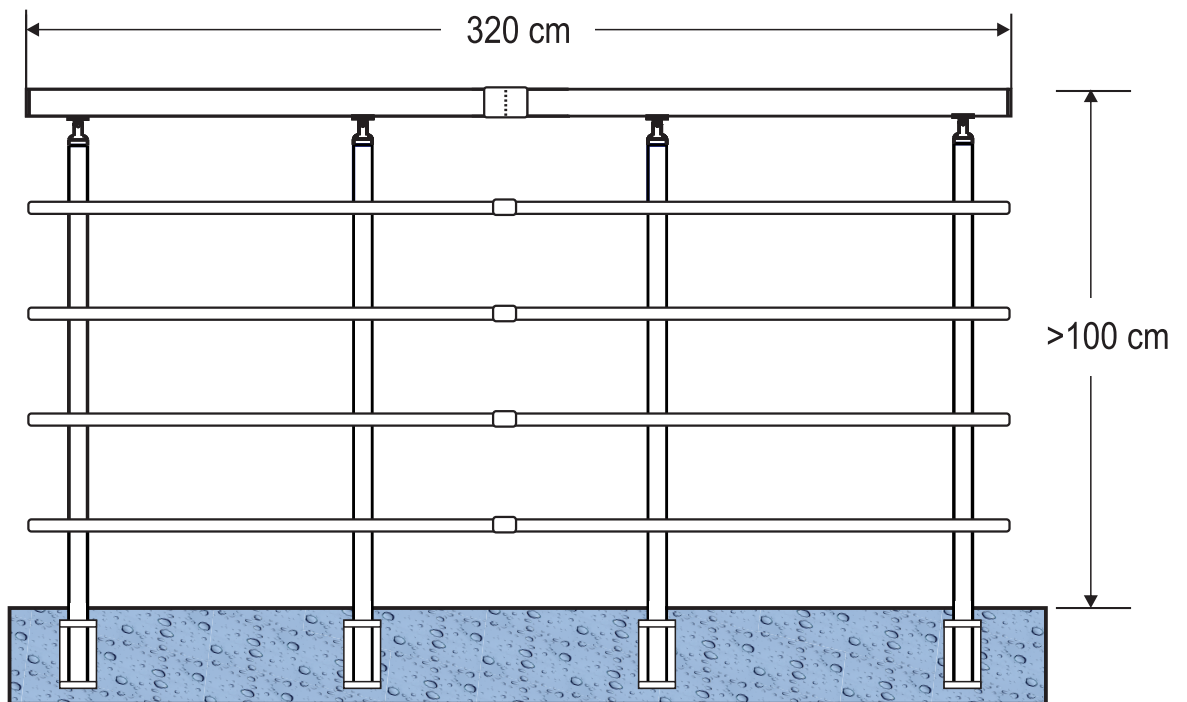

A

Video 
 www.sogem-sa.com

B

GOMERA / TAMBORA / KALEA / AUVERGNE
GARDE-CORPS ALUMINIUM 320 cm

<p>01 AA109040040</p>  <p>1090xØ40mm =4</p>	<p>02 AA109012007</p>  <p>1090x12x7mm 4+4 =8</p>	<p>03 AA050040070</p>  <p>50x40x70mm =4</p>	<p>04 AA072072070 AA072072012</p>  <p>Ø72,5xØ40,5x70mm =2 Ø74,5xØ46,5x12mm =2</p>
<p>05 AA012012040</p>  <p>M12x40mm =2</p>	<p>06 AA160040040</p>  <p>Ø40x1600mm =2</p>	<p>07 AA034034082</p>  <p>Ø34,6x82mm =1</p>	<p>08 AA040040014</p>  <p>Ø40x14mm =2</p>
<p>09 AA045045025</p>  <p>Ø45x25mm =1</p>	<p>10 AA016016160</p>  <p>Ø16x1600mm =8</p>	<p>11 AA020020050</p>  <p>Ø20x50mm =4</p>	<p>12 OG016016131</p>  <p>Ø16x131mm =4</p>
<p>13 AA006006060</p>  <p>Ø5,8x60mm =4</p>	<p>14 AA016016012</p>  <p>Ø16x12mm =8</p>	<p>15 AA040040020</p>  <p>Ø40x20mm =2</p>	<p>16 AA055076110</p>  <p>55x76x110mm =4</p>
<p>17 OG004004018</p>  <p>Ø4,2x13mm =32+1</p>	<p>18 OG004004045</p>  <p>Ø4,2x45mm =16+1</p>	<p>19 OG005005050 PA008008035</p>  <p>Ø5x50mm =8 Ø8x35mm =8</p>	<p>20 OG006006070 PA010010060</p>  <p>Ø6x70mm =16 Ø10x60mm =16</p>
<p>160302</p>			<p>21 PR040099023</p>  <p>40x99x23mm =1</p>