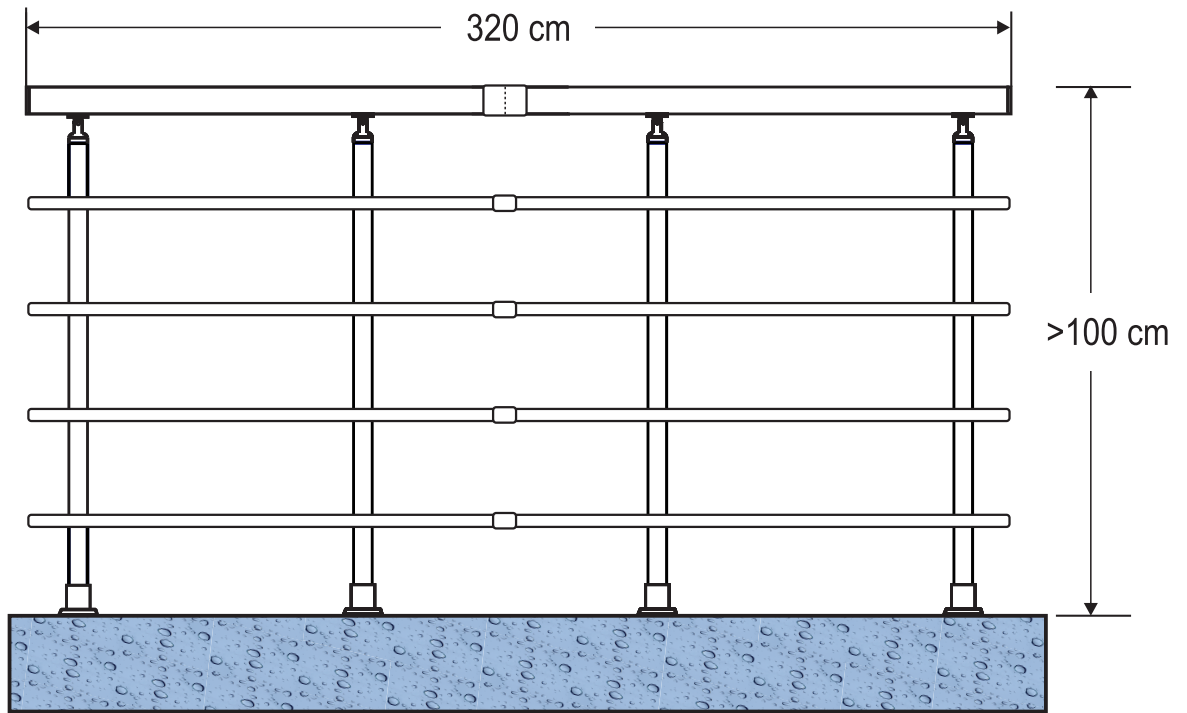

A

Video 
 www.sogem-sa.com

B

GOMERA / TAMBORA / KALEA / AUVERGNE
GARDE-CORPS ALUMINIUM 320 cm

<p>01 AA109040040</p>  <p>1090xØ40mm =4</p>	<p>02 AA109012007</p>  <p>1090x12x7mm 4+4 =8</p>	<p>03 AA050040070</p>  <p>50x40x70mm =4</p>	<p>04 AA072072070 AA072072012</p>  <p>Ø72,5xØ40,5x70mm =2 Ø74,5xØ46,5x12mm =2</p>
<p>05 AA012012040</p>  <p>M12x40mm =2</p>	<p>06 AA160040040</p>  <p>Ø40x1600mm =2</p>	<p>07 AA034034082</p>  <p>Ø34,6x82mm =1</p>	<p>08 AA040040014</p>  <p>Ø40x14mm =2</p>
<p>09 AA045045025</p>  <p>Ø45x25mm =1</p>	<p>10 AA016016160</p>  <p>Ø16x1600mm =8</p>	<p>11 AA020020050</p>  <p>Ø20x50mm =4</p>	<p>12 OG016016131</p>  <p>Ø16x131mm =4</p>
<p>13 AA006006060</p>  <p>Ø5,8x60mm =4</p>	<p>14 AA016016012</p>  <p>Ø16x12mm =8</p>	<p>15 AA040040020</p>  <p>Ø40x20mm =2</p>	<p>16 AA055076110</p>  <p>55x76x110mm =4</p>
<p>17 OG004004018</p>  <p>Ø4,2x13mm =32+1</p>	<p>18 OG004004045</p>  <p>Ø4,2x45mm =16+1</p>	<p>19 OG005005050 PA008008035</p>  <p>Ø5x50mm =8 Ø8x35mm =8</p>	<p>20 OG006006070 PA010010060</p>  <p>Ø6x70mm =16 Ø10x60mm =16</p>
<p>160302</p>			<p>21 PR040099023</p>  <p>40x99x23mm =1</p>