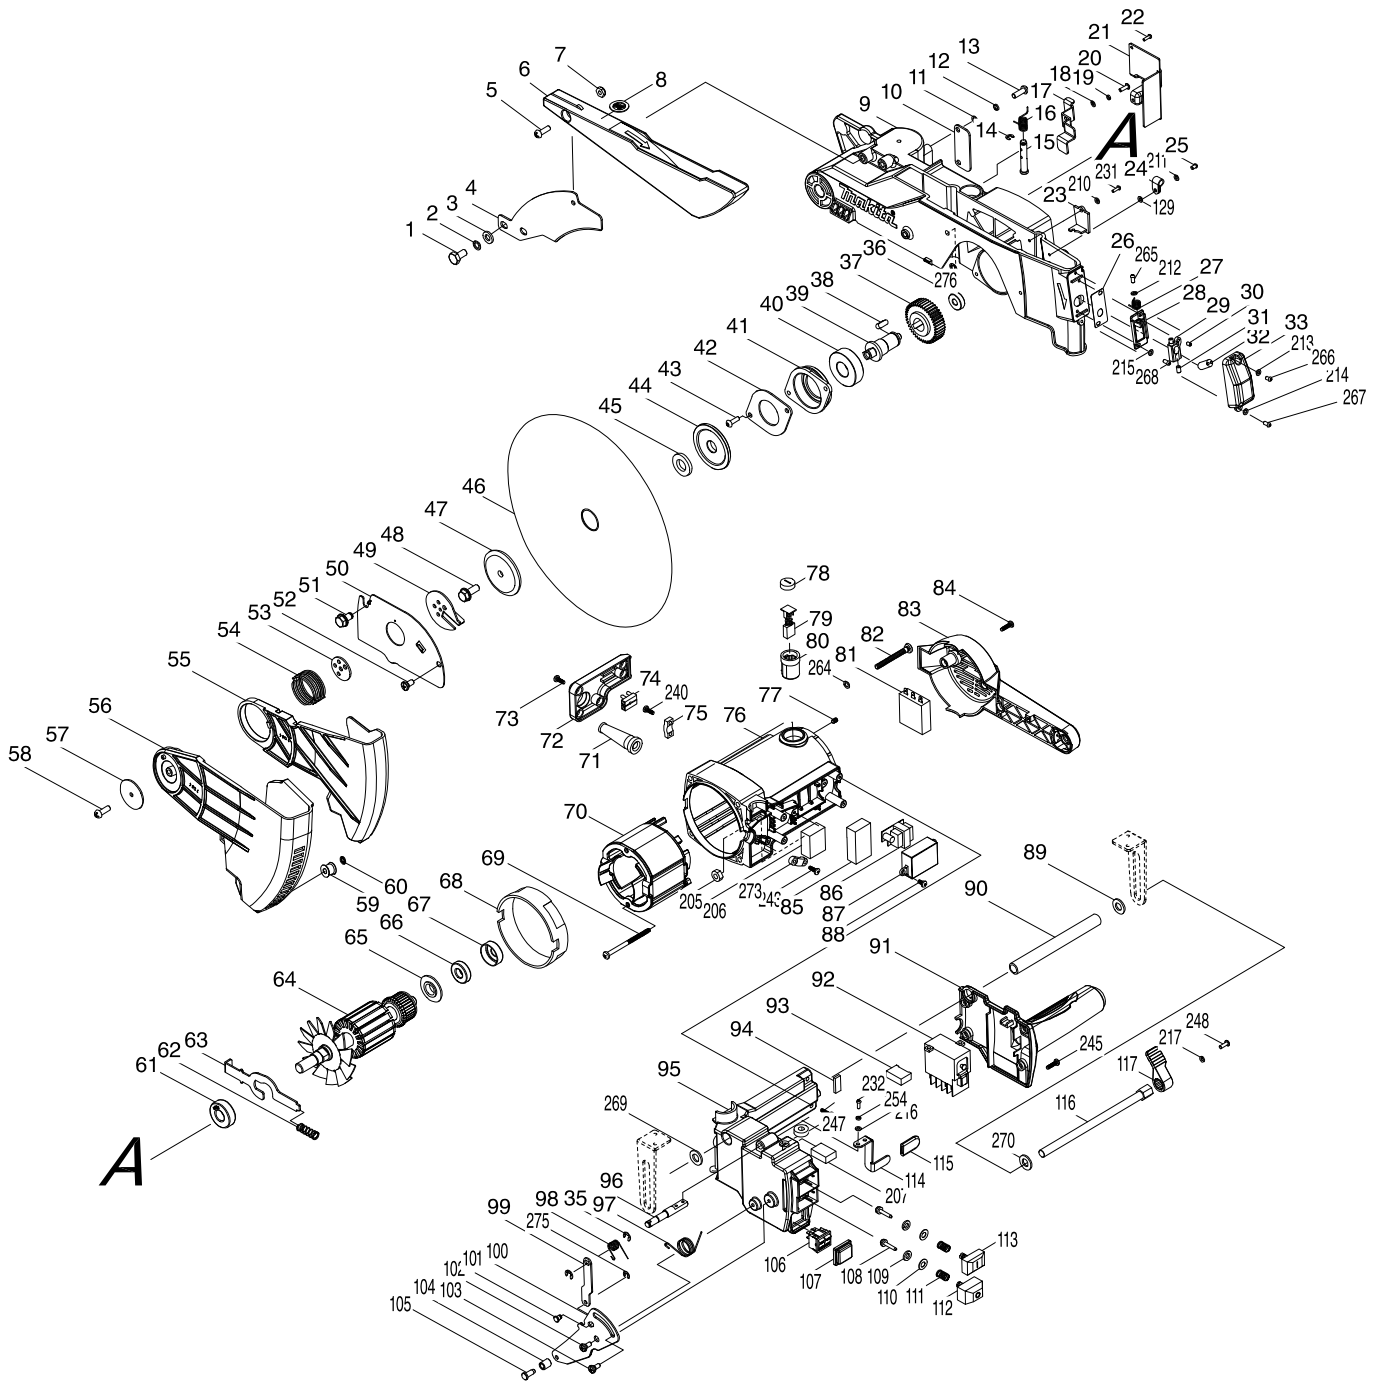

Model No. LH1201FL 305MM TABLE TOP MITER SAW