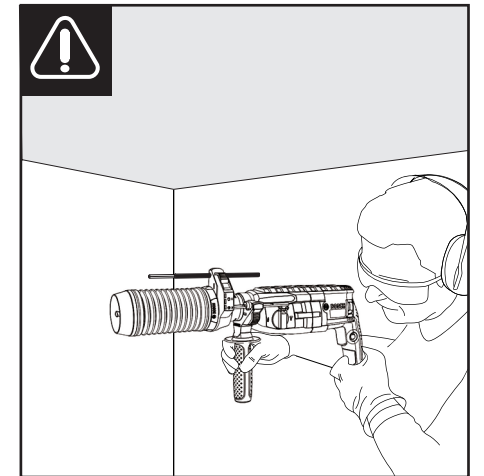

4 |

Change drill

Clean dust

Change hammer

Dust Cup Professional

Robert Bosch GmbH
Power Tools Division
70764 Leinfelden-Echterdingen
GERMANY
www.bosch-pt.com

1 619 P13 537 (2015.10) / 4

	160 mm / 210 mm
	Ø 5 mm - 16 mm