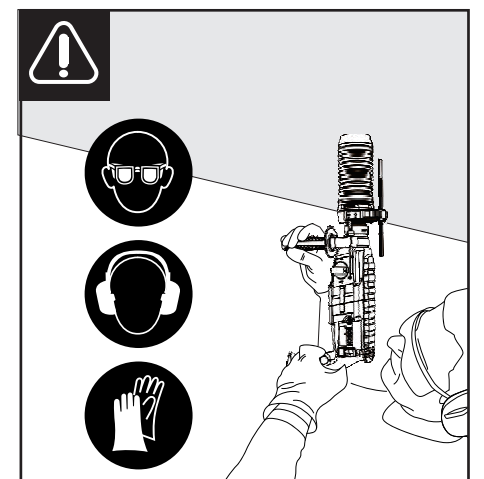

4 |

Change drill

Clean dust

Change hammer

Dust Cup Professional

Robert Bosch GmbH
Power Tools Division
70764 Leinfelden-Echterdingen
GERMANY
www.bosch-pt.com

1 619 P13 537 (2015.10) / 4

	160 mm / 210 mm
	Ø 5 mm - 16 mm