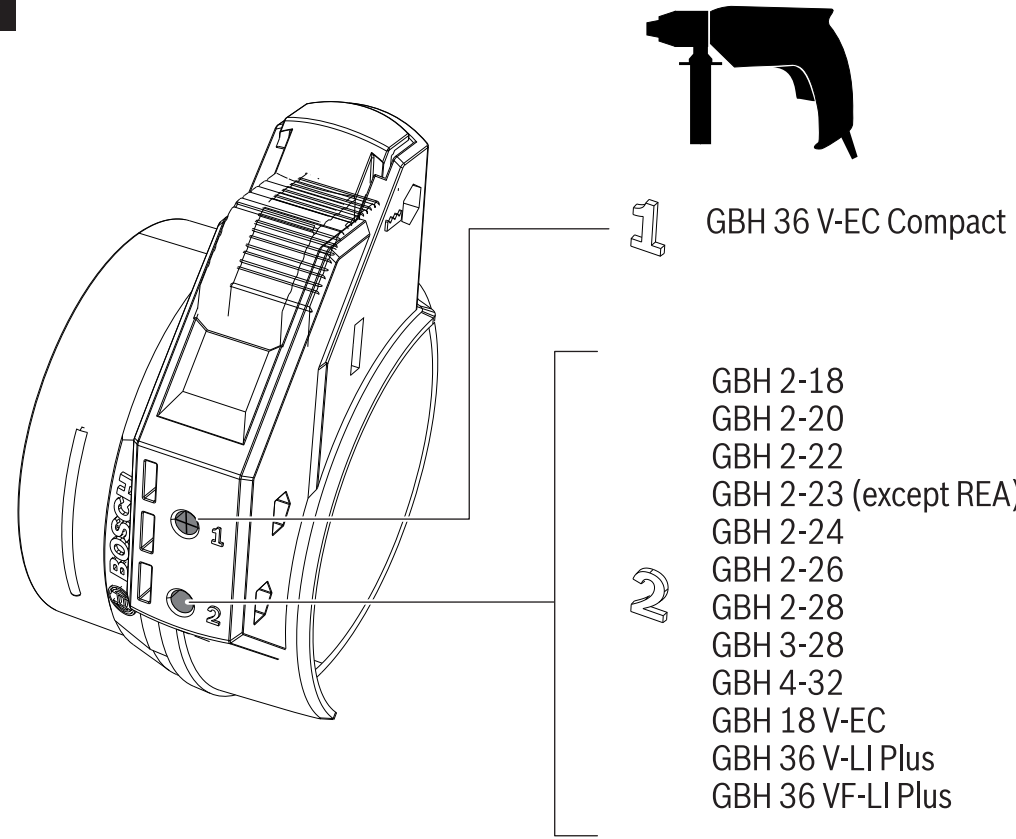

4 |

Change drill

Clean dust

Change hammer

Dust Cup Professional

Robert Bosch GmbH
Power Tools Division
70764 Leinfelden-Echterdingen
GERMANY
www.bosch-pt.com

1 619 P13 537 (2015.10) / 4

	160 mm / 210 mm
	Ø 5 mm - 16 mm

i A

i B

Installation