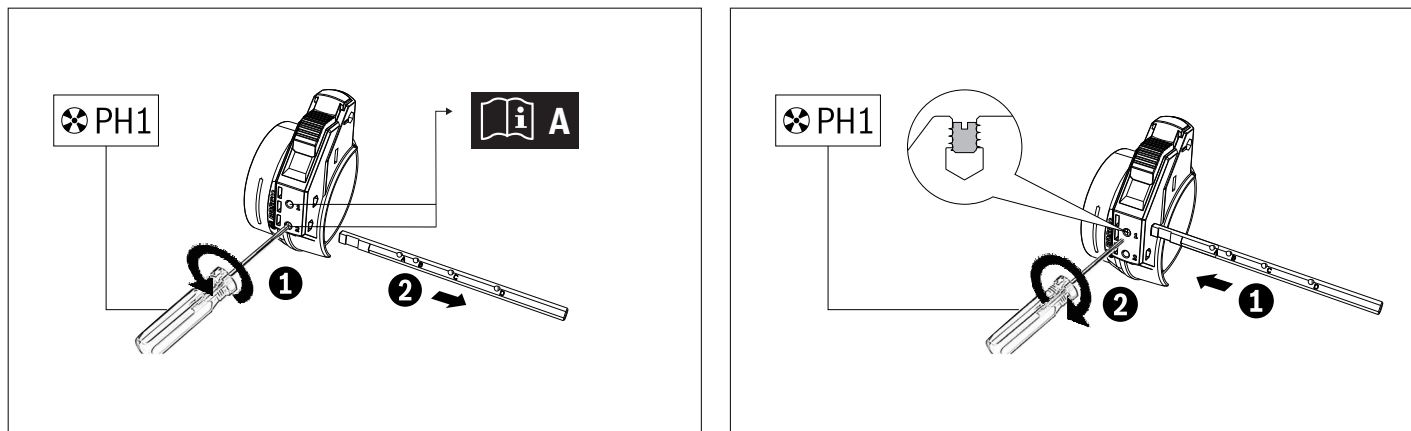

4 |

Change drill

Clean dust

Change hammer

Dust Cup Professional

Robert Bosch GmbH
Power Tools Division
70764 Leinfelden-Echterdingen
GERMANY
www.bosch-pt.com

1 619 P13 537 (2015.10) / 4

	160 mm / 210 mm
	Ø 5 mm - 16 mm

i A

i B

Installation