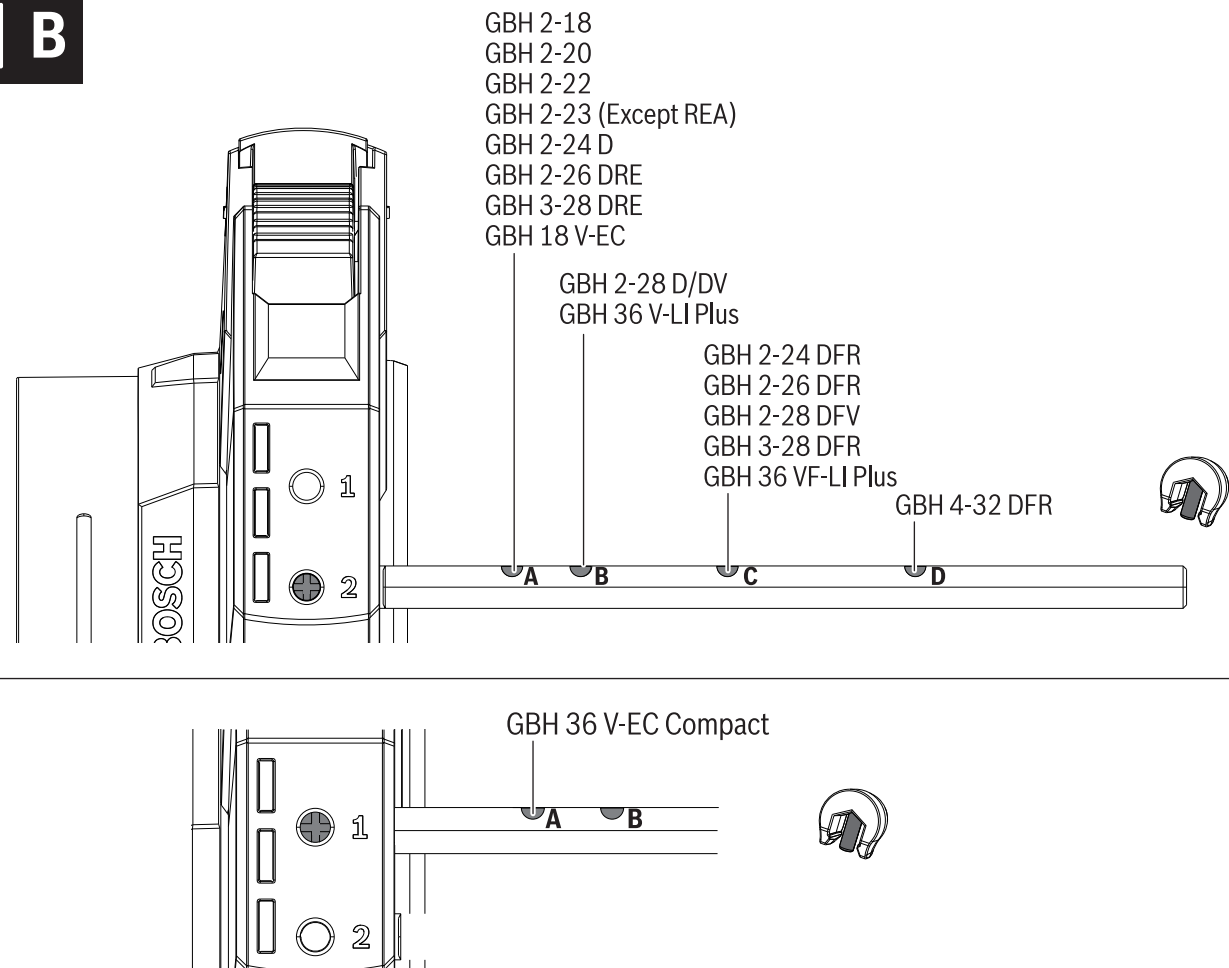

4 |

Change drill

Clean dust

Change hammer

Dust Cup Professional

Robert Bosch GmbH
Power Tools Division
70764 Leinfelden-Echterdingen
GERMANY
www.bosch-pt.com

1 619 P13 537 (2015.10) / 4

	160 mm / 210 mm
	Ø 5 mm - 16 mm

i A

i B

Installation