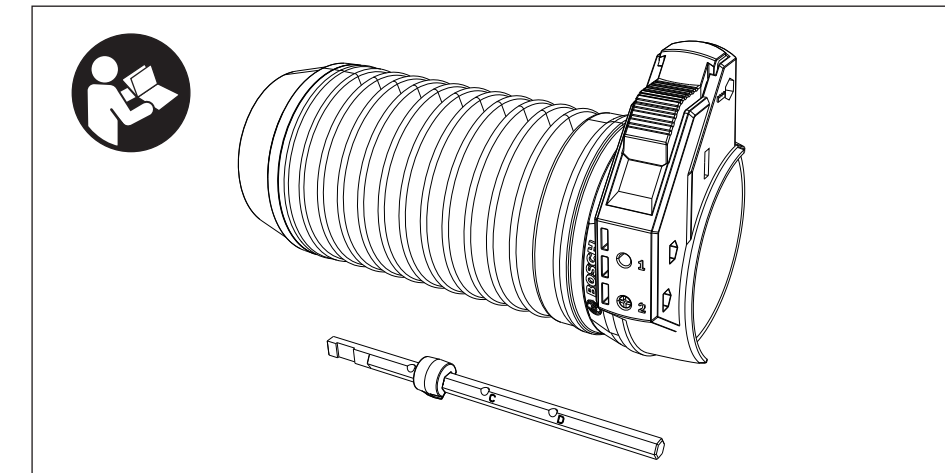

4 |

Change drill

Clean dust

Change hammer

Dust Cup Professional

Robert Bosch GmbH
Power Tools Division
70764 Leinfelden-Echterdingen
GERMANY
www.bosch-pt.com

1 619 P13 537 (2015.10) / 4

	160 mm / 210 mm
	Ø 5 mm - 16 mm