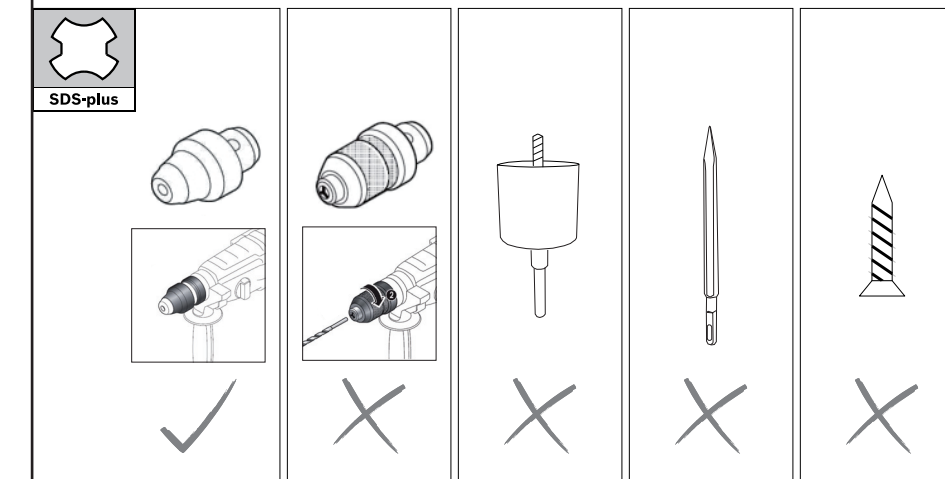

4 |

Change drill

Clean dust

Change hammer

Dust Cup Professional

Robert Bosch GmbH
Power Tools Division
70764 Leinfelden-Echterdingen
GERMANY
www.bosch-pt.com

1 619 P13 537 (2015.10) / 4

	160 mm / 210 mm
	Ø 5 mm - 16 mm