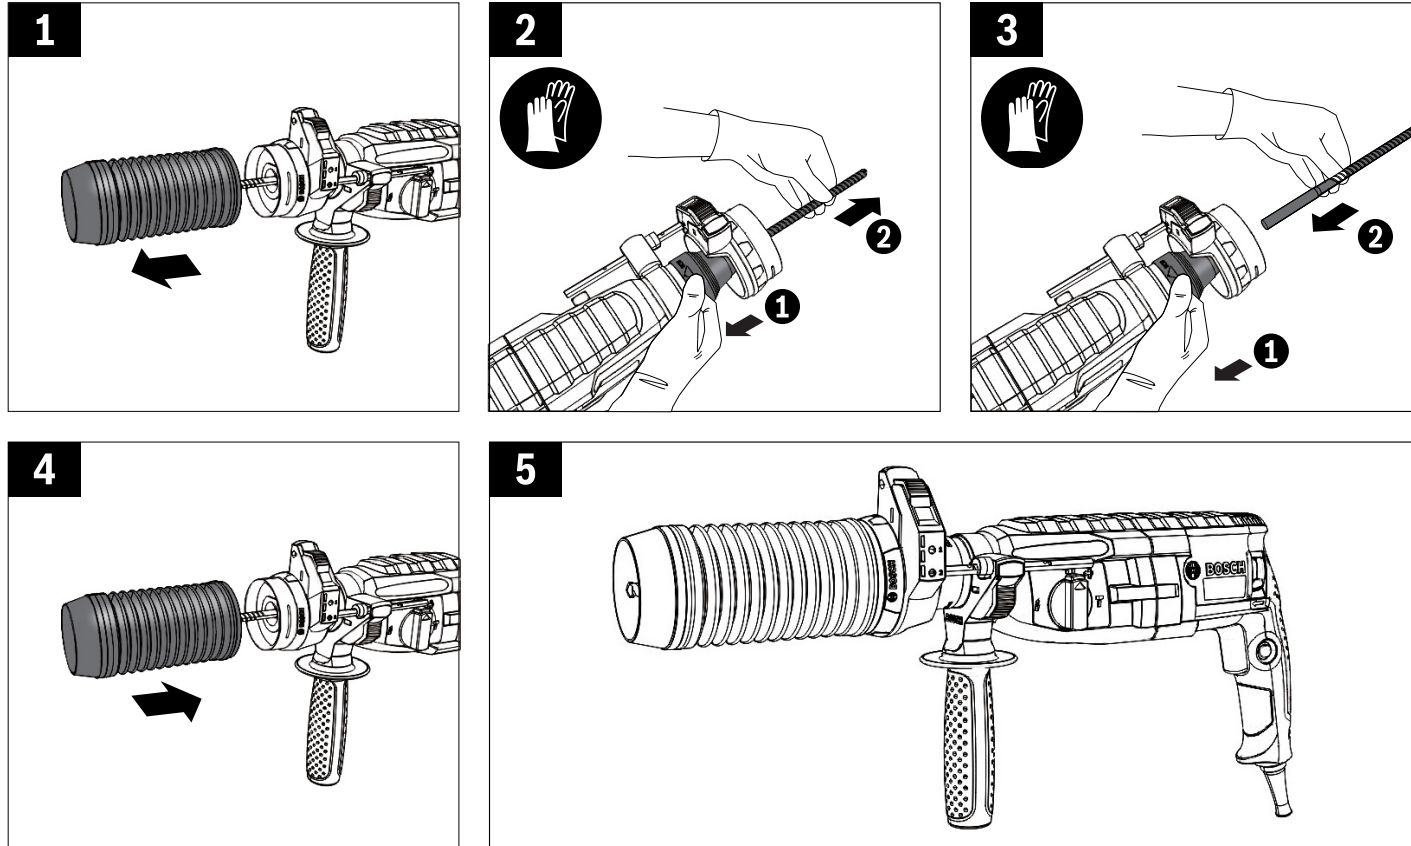

4 |

Change drill

Clean dust

Change hammer

Dust Cup Professional

Robert Bosch GmbH
Power Tools Division
70764 Leinfelden-Echterdingen
GERMANY
www.bosch-pt.com

1 619 P13 537 (2015.10) / 4

	160 mm / 210 mm
	Ø 5 mm - 16 mm