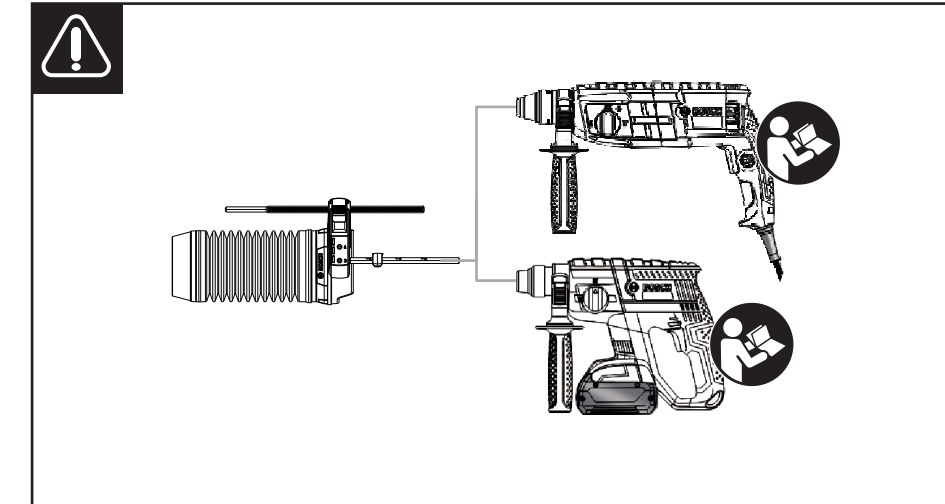

4 |

Change drill

Clean dust

Change hammer

Dust Cup Professional

Robert Bosch GmbH
Power Tools Division
70764 Leinfelden-Echterdingen
GERMANY
www.bosch-pt.com

1 619 P13 537 (2015.10) / 4

	160 mm / 210 mm
	Ø 5 mm - 16 mm